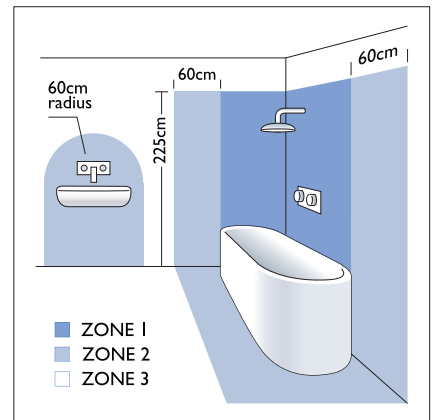

7411 Osaka 350 Sensor

■ astro

24w LED		incl.
520mA Driver		incl.
3000K*	1440 lm*	CRI 80*

Zone	2	3
------	----------	----------

Astro Lighting Ltd.
G2 River Way, Harlow
CM20 2DP, Great Britain

T: +44 (0) 1279 427001
F: +44 (0) 1279 427002
sales@astrolighting.co.uk
www.astrolighting.co.uk