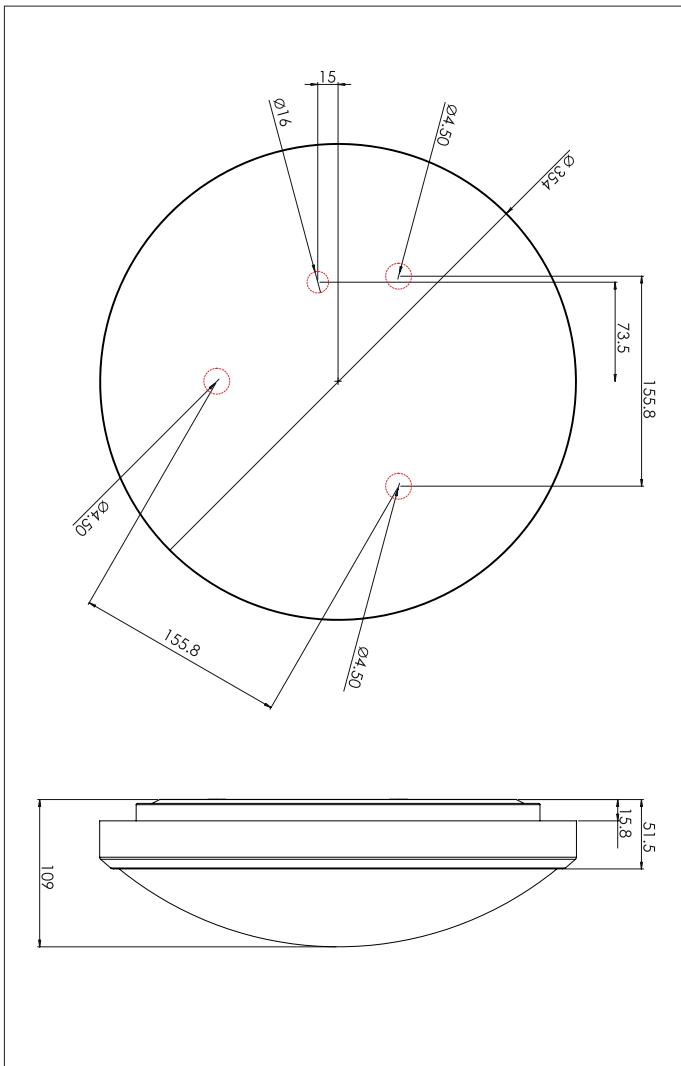

7411 Osaka 350 Sensor

■ astro

24w LED		incl.
520mA Driver		incl.
3000K*	1440 lm*	CRI 80*

Zone	2	3
------	----------	----------

Astro Lighting Ltd.
G2 River Way, Harlow
CM20 2DP, Great Britain

T: +44 (0) 1279 427001
F: +44 (0) 1279 427002
sales@astrolighting.co.uk
www.astrolighting.co.uk