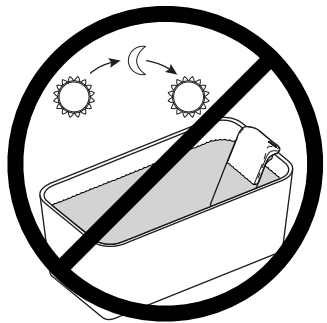

Do not leave submerged over night