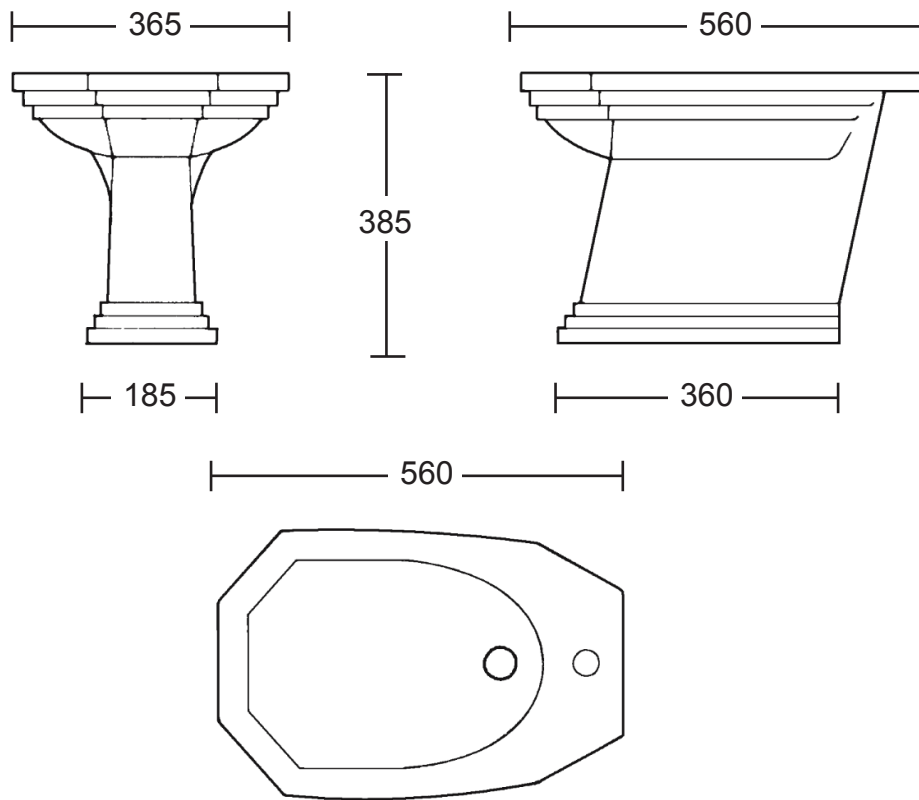

Ceramic Collection	
Astoria Deco	Bidet (1 tap hole)

We recommend that all products are purchased with the assistance of a specialist bathroom retailer and always installed by an experienced installer who is a member of a recognized association. All sizes quoted are nominal: items may vary by plus or minus 2% against the figures quoted. When planning installations where dimensions are critical, it is essential that the space allowed for individual items is physically checked. Imperial Bathrooms can not be held liable for any costs associated with items not fitting in any given area. The contents of this statement are based on information correct at the time of publication. We reserve the right to make alterations and changes in product characteristics, fixing, packaging, operation etc at any time without notice.