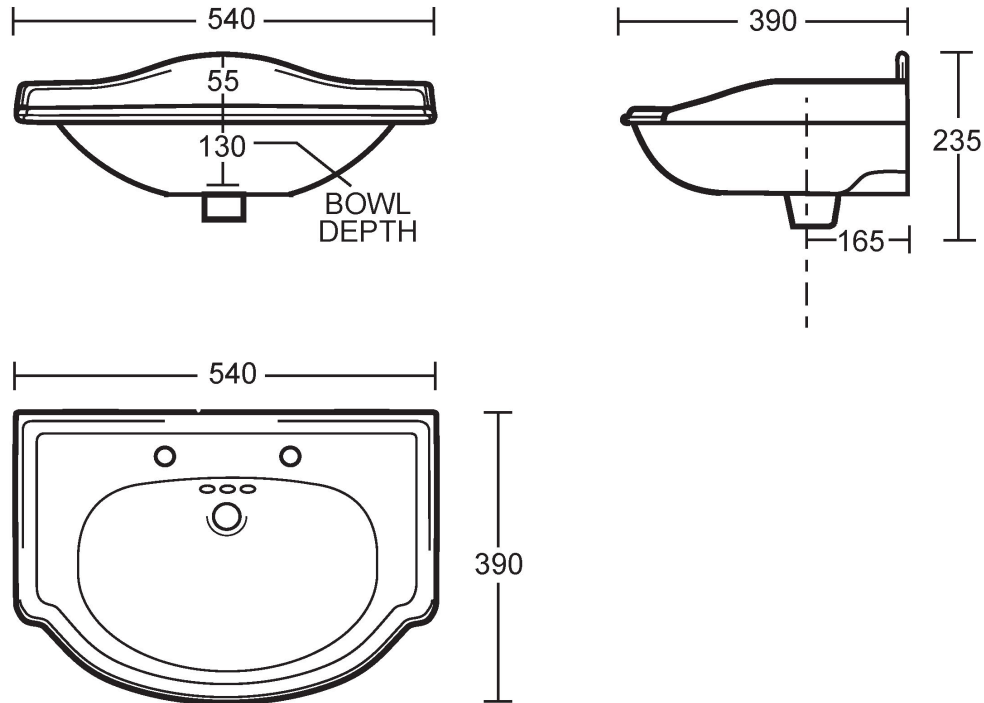

Ceramic Collection	
Julia	Small Basin

We recommend that all products are purchased with the assistance of a specialist bathroom retailer and always installed by an experienced installer who is a member of a recognized association. All sizes quoted are nominal: items may vary by plus or minus 2% against the figures quoted. When planning installations where dimensions are critical, it is essential that the space allowed for individual items is physically checked. Horus can not be held liable for any costs associated with items not fitting in any given area. The contents of this statement are based on information correct at the time of publication. We reserve the right to make alterations and changes in product characteristics, fixing, packaging, operation etc at any time without notice.