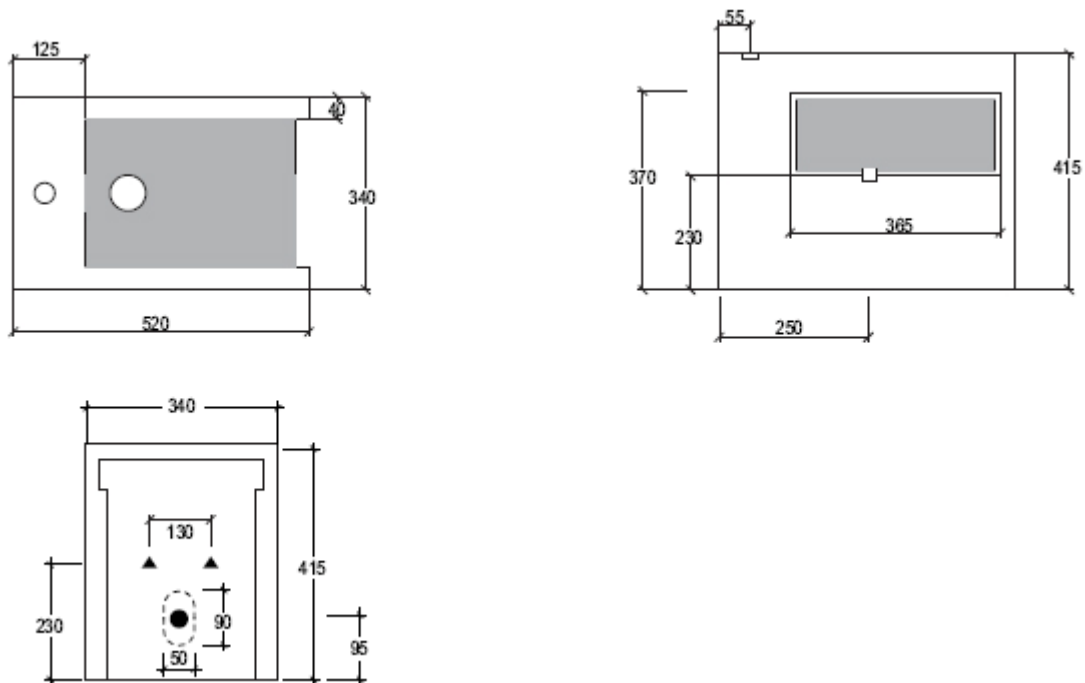

**GLASS**

**Vaso GLASS scarico parete convertibile a pavimento, mediante curva tecnica**

*Wc GLASS wall drain suitable for floor drain with technical elbow*

**code:** GLWC01

**GLASS**

**Bidet GLASS monoforo (senza foro su richiesta)**

*Bidet GLASS one hole (no hole on request)*

**code:**GLBI01