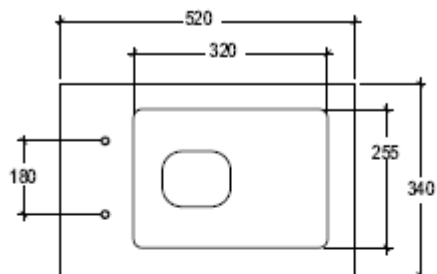

**GLASS**

**Vaso GLASS scarico parete convertibile a pavimento, mediante curva tecnica**

*Wc GLASS wall drain suitable for floor drain with technical elbow*

**code:** GLWC01

**GLASS**

**Bidet GLASS monoforo (senza foro su richiesta)**

*Bidet GLASS one hole (no hole on request)*

**code:**GLBI01