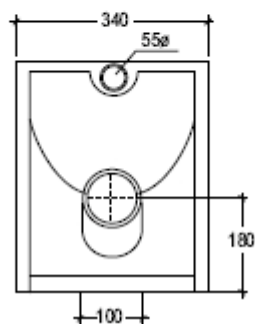

**GLASS**

**Vaso GLASS scarico parete convertibile a pavimento, mediante curva tecnica**

*Wc GLASS wall drain suitable for floor drain with technical elbow*

**code:** GLWC01

**GLASS**

**Bidet GLASS monoforo (senza foro su richiesta)**

*Bidet GLASS one hole (no hole on request)*

**code:**GLBI01