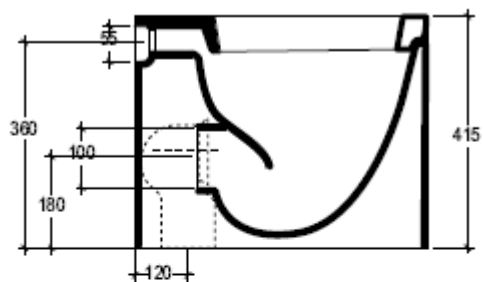

**GLASS**

**Vaso GLASS scarico parete convertibile a pavimento, mediante curva tecnica**

*Wc GLASS wall drain suitable for floor drain with technical elbow*

**code:** GLWC01

**GLASS**

**Bidet GLASS monoforo (senza foro su richiesta)**

*Bidet GLASS one hole (no hole on request)*

**code:**GLBI01