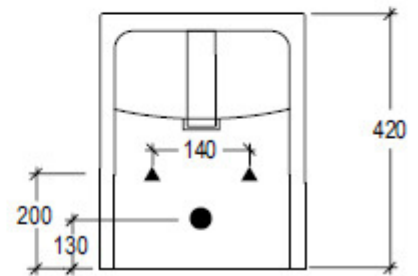

Boing

Vaso Boing scarico parete convertibile a pavimento, mediante curva tecnica

Wc Boing wall drain suitable for floor drain with technical elbow

code: BOWC01

Boing

Bidet Boing monoforo (tre fori su richiesta)

Bidet Boing one hole (three holes on request)

code: BOBI01