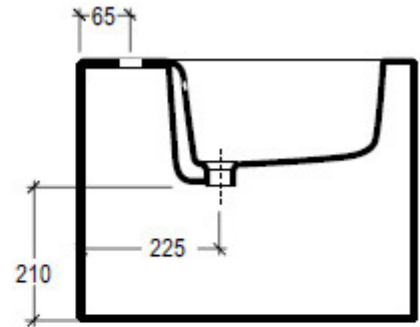

Boing

Vaso Boing scarico parete convertibile a pavimento, mediante curva tecnica

Wc Boing wall drain suitable for floor drain with technical elbow

code: BOWC01

Boing

Bidet Boing monoforo (tre fori su richiesta)

Bidet Boing one hole (three holes on request)

code: BOBI01