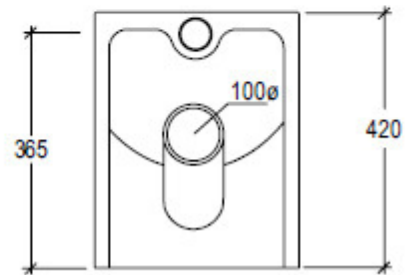

Boing

Vaso Boing scarico parete convertibile a pavimento, mediante curva tecnica

Wc Boing wall drain suitable for floor drain with technical elbow

code: BOWC01

Boing

Bidet Boing monoforo (tre fori su richiesta)

Bidet Boing one hole (three holes on request)

code: BOBI01