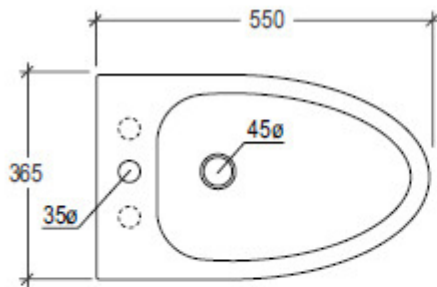

Boing

Vaso Boing scarico parete convertibile a pavimento, mediante curva tecnica

Wc Boing wall drain suitable for floor drain with technical elbow

code: BOWC01

Boing

Bidet Boing monoforo (tre fori su richiesta)

Bidet Boing one hole (three holes on request)

code: BOBI01