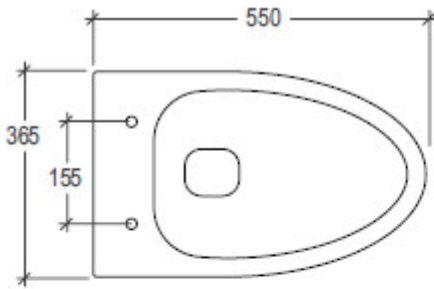

Boing

Vaso Boing scarico parete convertibile a pavimento, mediante curva tecnica

Wc Boing wall drain suitable for floor drain with technical elbow

code: BOWC01

Boing

Bidet Boing monoforo (tre fori su richiesta)

Bidet Boing one hole (three holes on request)

code: BOBI01