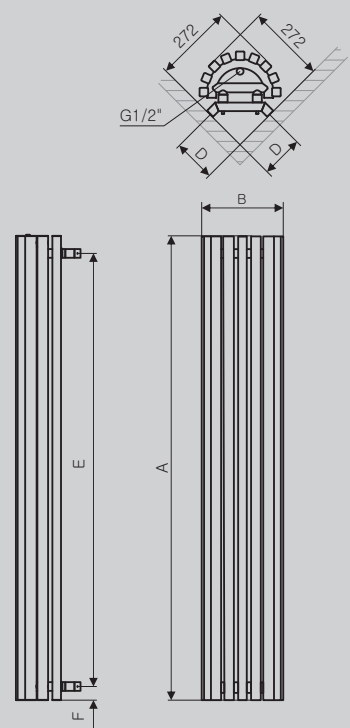

Corner version

EX

Radiator Collector

Profile