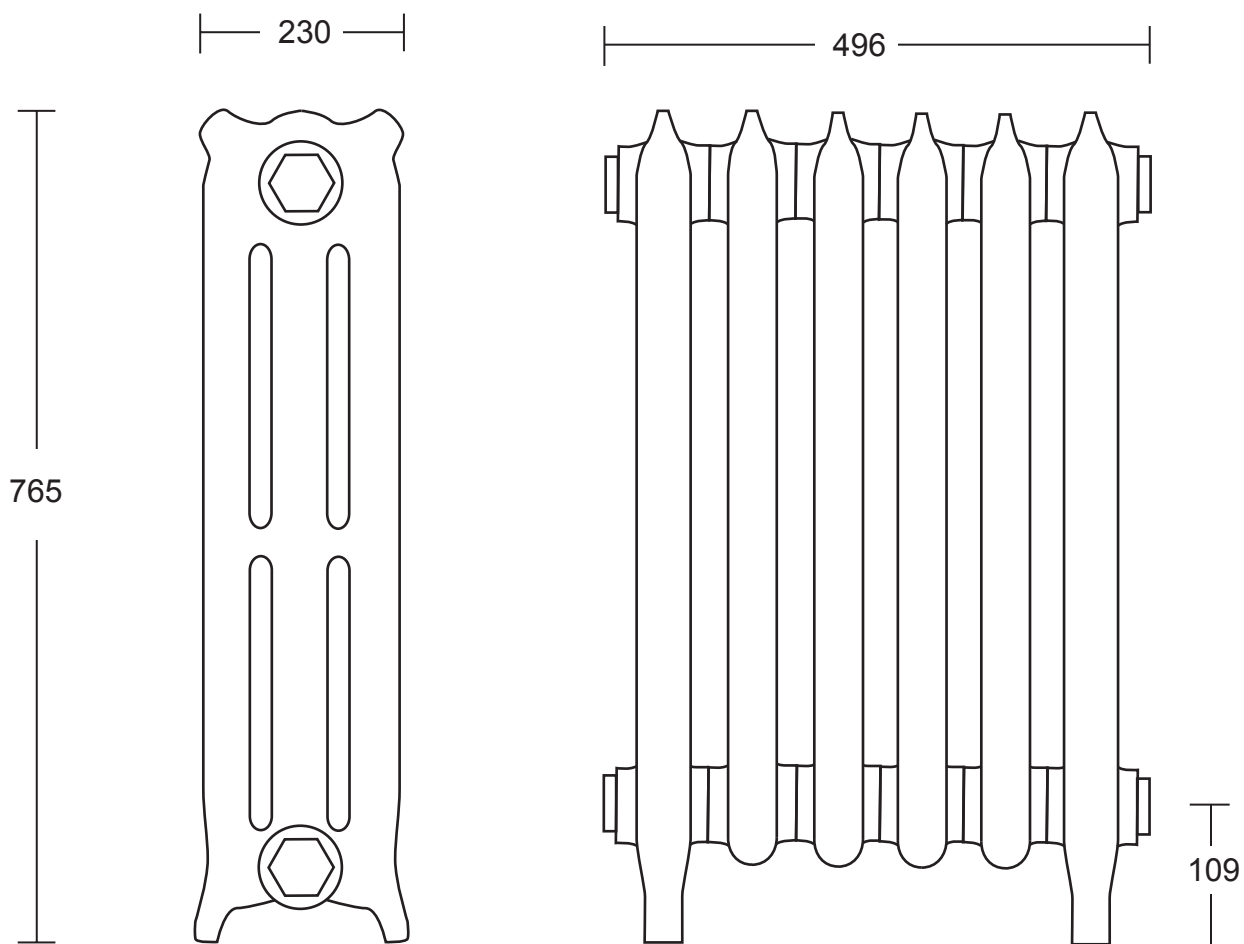

Radiators, Towel Warmers & Shelves

Towel Warmers

Taby 6 Bar Heated Towel Radiator

Suitable for the Borus radiator valves

Output 3534 BTU

We recommend that all products are purchased with the assistance of a specialist bathroom retailer and always installed by an experienced installer who is a member of a recognized association. All sizes quoted are nominal: items may vary by plus or minus 2% against the figures quoted. When planning installations where dimensions are critical, it is essential that the space allowed for individual items is physically checked. Imperial Bathrooms can not be held liable for any costs associated with items not fitting in any given area. The contents of this statement are based on information correct at the time of publication. We reserve the right to make alterations and changes in product characteristics, fixing, packaging, operation etc at any time without notice.