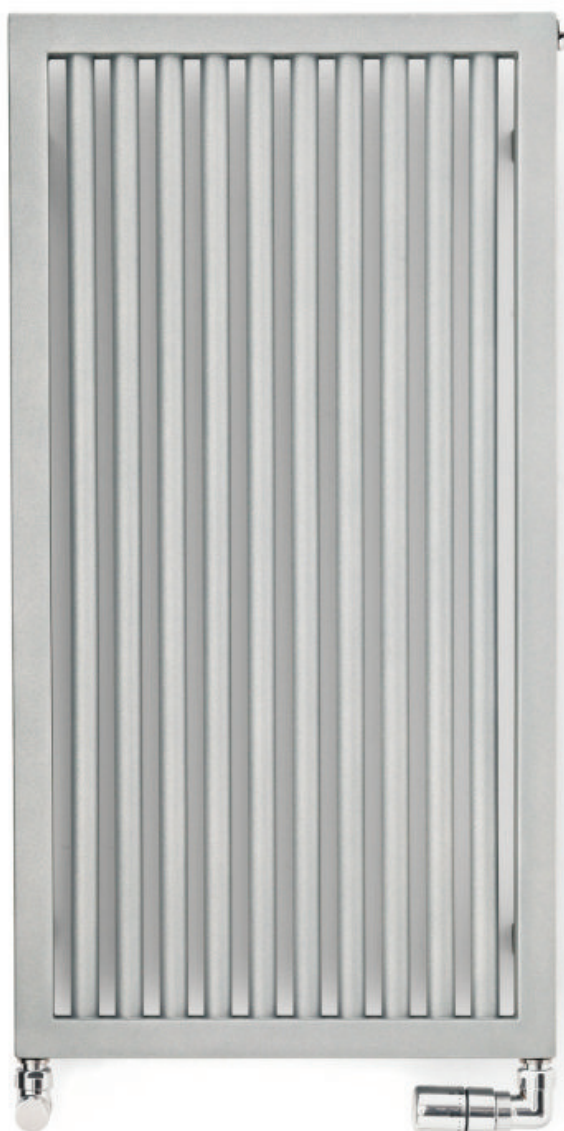

## Dafne (Pi)

CLASSIC

METALLIC SILVER // 800 — 425 // Cutoff valve // 3-axis thermostatic valve + “Slim” thermostatic head

### version with towel rail

METALLIC SILVER // 800 — 425 // 50 mm connection valve + “Slim” thermostatic head

Version without towel rail.  
Radiator available in the following heights: 530

Standard connections: