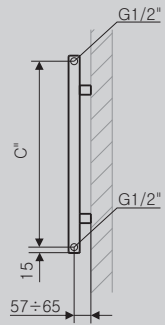

Version without towel rail.
Radiator available in the following heights: 530

P3