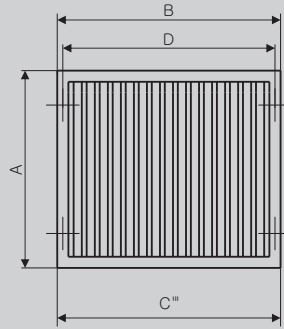

Version without towel rail.
Radiator available in the following heights: 530

P3

P2

L6

SX

VL, YL

VP, YP

Version without towel rail.
Radiator available in the following heights: 800, 1000, 1200, 1400 and 1600

P2

ZX

SX

YL

YP

Radiator Collector

Profile