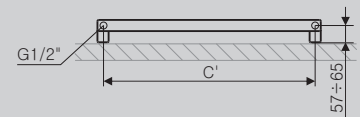

Version without towel rail.
Radiator available in the following heights: 530

P3

P2

L6

SX

VL, YL

VP, YP

Version without towel rail.
Radiator available in the following heights: 800, 1000, 1200, 1400 and 1600

P2

ZX

SX

YL

YP

Radiator Collector

Profile