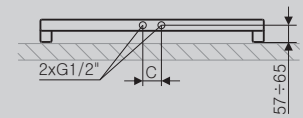

Version without towel rail.
Radiator available in the following heights: 530

P3

P2

L6

SX

VL, YL

VP, YP

Version without towel rail.
Radiator available in the following heights: 800, 1000, 1200, 1400 and 1600

P2

ZX

SX

YL

YP

Radiator Collector

Profile