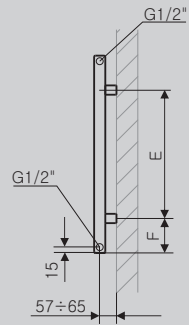

Version without towel rail.
Radiator available in the following heights: 530

P3

P2

L6

SX

VL, YL

VP, YP

Version without towel rail.
Radiator available in the following heights: 800, 1000, 1200, 1400 and 1600

P2

ZX

SX

YL

YP

Radiator Collector

Profile