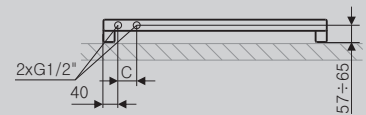

Version without towel rail.
Radiator available in the following heights: 530

P3

P2

L6

SX

VL, YL

VP, YP

Version without towel rail.
Radiator available in the following heights: 800, 1000, 1200, 1400 and 1600

P2

ZX

SX

YL

YP

Radiator Collector

Profile