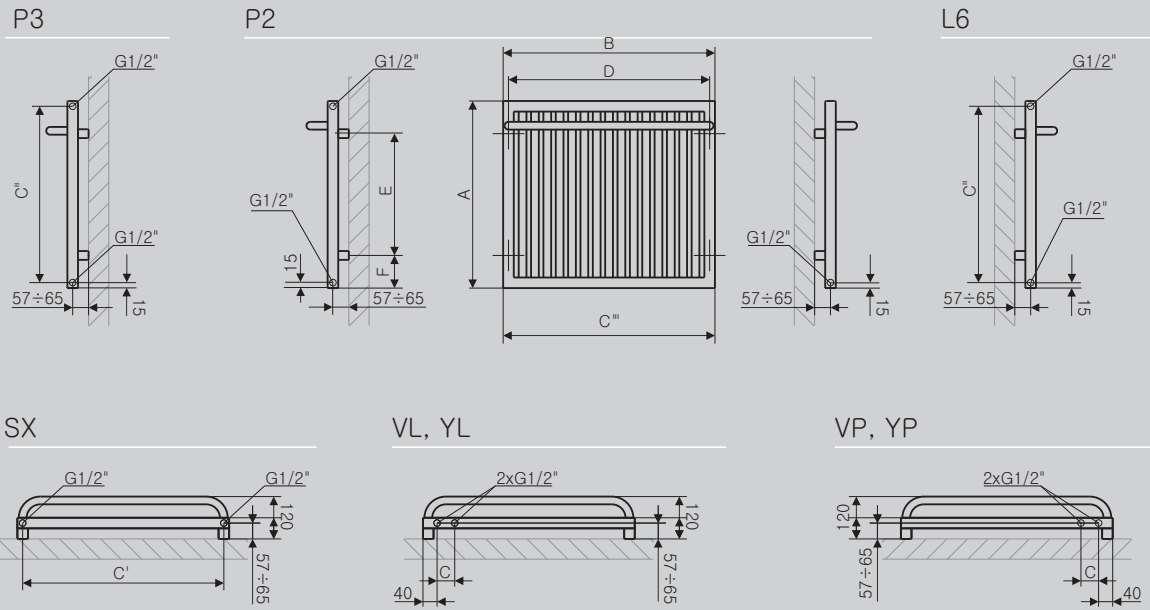

Version with towel rail.
Radiator available in the following heights: 530