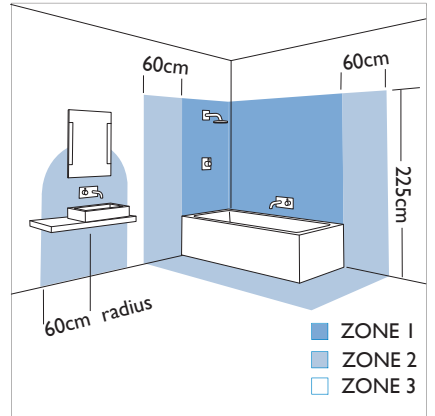

0275 Shaver light

2 x 40w max E14		excl.
--------------------	--	-------

Zones	3
-------	----------

Shaver socket can only be used with electric shavers and electric toothbrushes.

Astro Lighting Ltd.
G2 River Way, Harlow
CM20 2DP, Great Britain