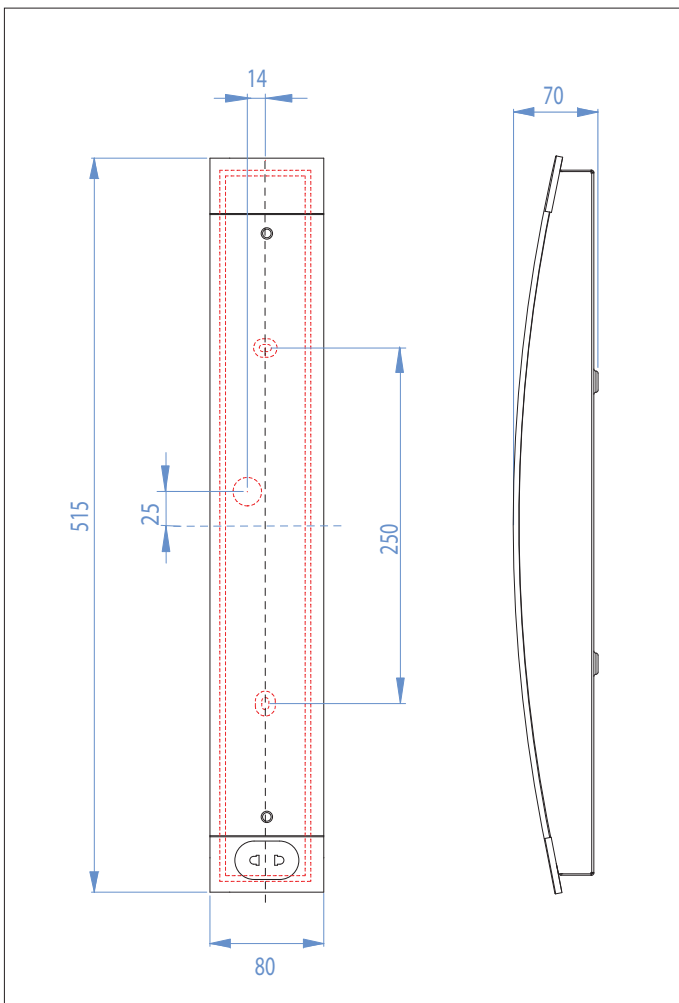

0275 Shaver light

2 x 40w max E14		excl.
--------------------	--	-------

Zones	3
-------	----------

Shaver socket can only be used with electric shavers and electric toothbrushes.

Astro Lighting Ltd.
G2 River Way, Harlow
CM20 2DP, Great Britain