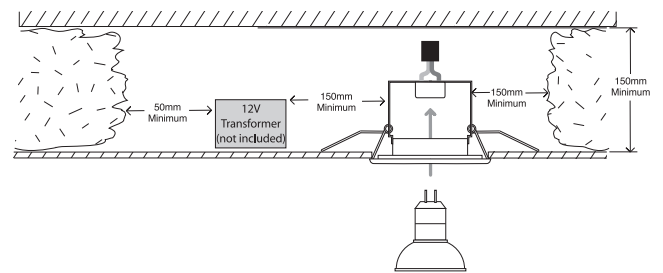

# 5511 Ice

1 x 50w GX5.3		not included
------------------	--	-----------------

Zones	<b>1</b>	<b>2</b>	<b>3</b>
-------	----------	----------	----------

Astro Lighting Ltd.  
G2 River Way,  
Harlow,  
Essex,  
CM20 2DP  
Great Britain