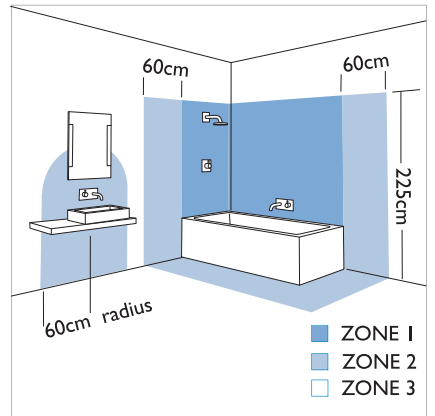

# 5511 Ice

1 x 50w GX5.3		not included
------------------	--	-----------------

Zones	<b>1</b>	<b>2</b>	<b>3</b>
-------	----------	----------	----------

Astro Lighting Ltd.  
G2 River Way,  
Harlow,  
Essex,  
CM20 2DP  
Great Britain