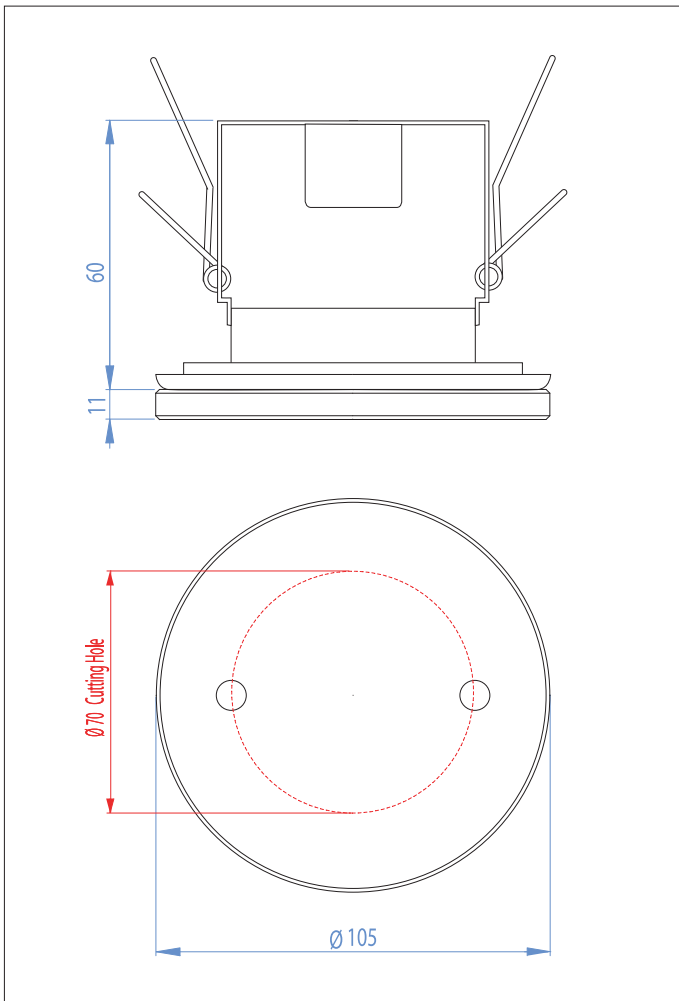

# 5511 Ice

1 x 50w GX5.3		not included
------------------	--	-----------------

Zones	<b>1</b>	<b>2</b>	<b>3</b>
-------	----------	----------	----------

Astro Lighting Ltd.  
G2 River Way,  
Harlow,  
Essex,  
CM20 2DP  
Great Britain