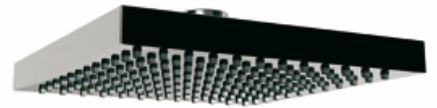

**TETRIS**

design Davide Vercelli

**H0BA1069**

Soffione per doccia snodabile | Articulated shower head

cromo | chrome