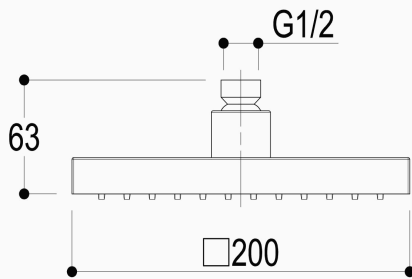

**TETRIS**

design Davide Vercelli

**H0BA1069**

Soffione per doccia snodabile | Articulated shower head

cromo | chrome