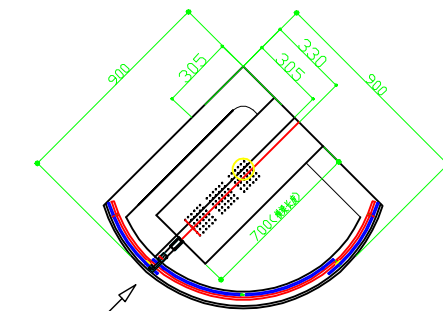

A side view

water&power for WR437D5

A side

WR437D5

Size: 900X900X2080mm