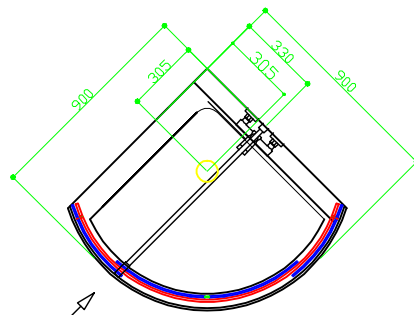

A side view

water&power supply for WR437D1

A side view

**WR437D1**

**Size: 900X900X2040mm**