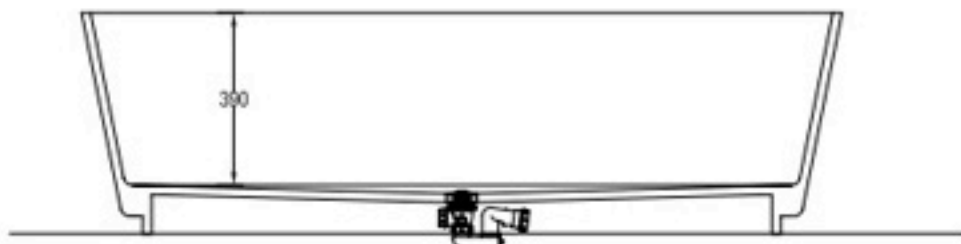

800

1700

500

ONTUB1800  
Vasca In Corian 1700 x 800 x 500mm

Corian®  
GLACIER WHITE