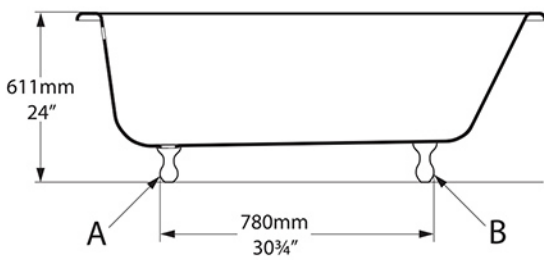

25 years

rich in volcanic limestone

 Massachusetts Code: File No. P3-0114-285
cJPC listing by IAPMO: File No. 6574

Hampshire HAM-N-SW

Top view

Side view

Front view

Rim Detail