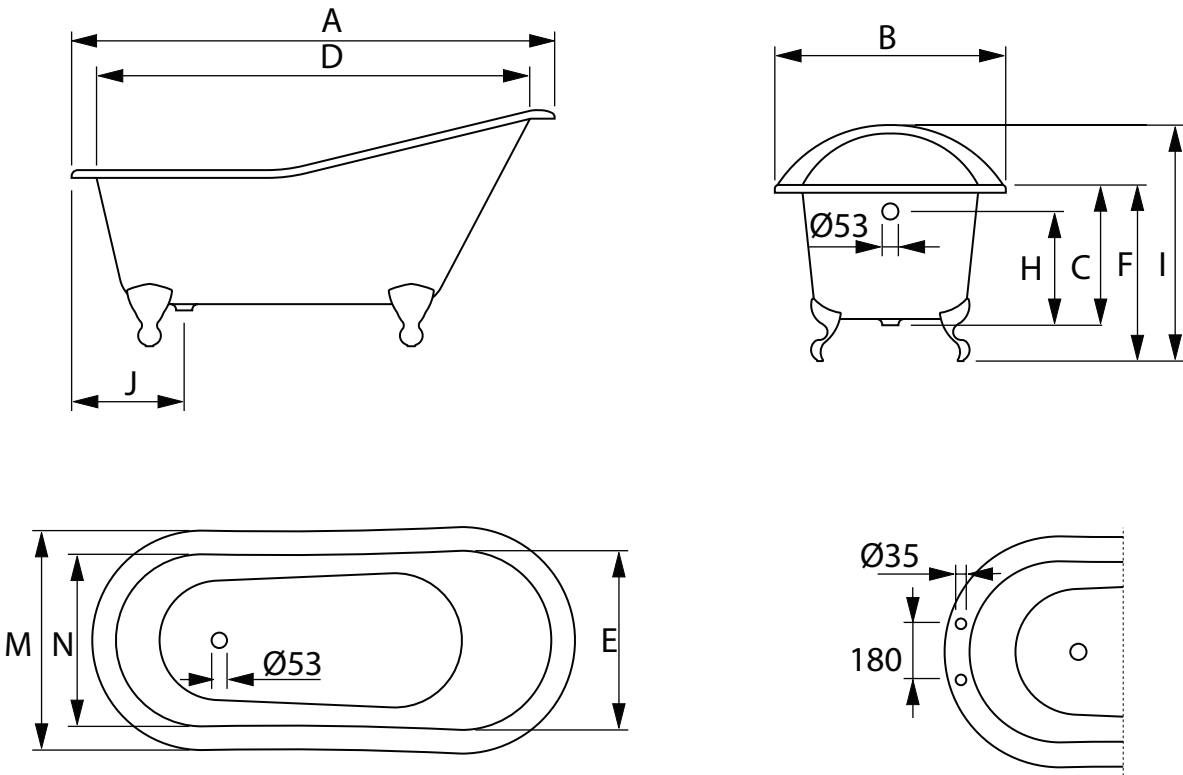

Bath Collection	
Cast Iron Tubs	Ritz slipper bath

1540	1540	765	445	1380	600	582	-	353	779	290	-	740	580	-	-	-	-
1700	1700	760	450	1548	608	580	-	370	795	300	-	730	578	-	-	-	-
	A	B	C	D	E	F	G	H	I	J	L	M	N	O	P	Q	R

1540		1700	
KG	LT	KG	LT
PESO/WEIGHT	VOL.	PESO/WEIGHT	VOL.
121	180	125	205

We recommend that all products are purchased with the assistance of a specialist bathroom retailer and always installed by an experienced installer who is a member of a recognized association. All sizes quoted are nominal: items may vary by plus or minus 2% against the figures quoted. When planning installations where dimensions are critical, it is essential that the space allowed for individual items is physically checked. Imperial Bathrooms can not be held liable for any costs associated with items not fitting in any given area. The contents of this statement are based on information correct at the time of publication. We reserve the right to make alterations and changes in product characteristics, fixing, packaging, operation etc at any time without notice.