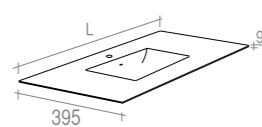

DORU

"L"

DORU 60= 605 mm
DORU 80= 805 mm
DORU 100= 1005 mm
DORU 120= 1205 mm