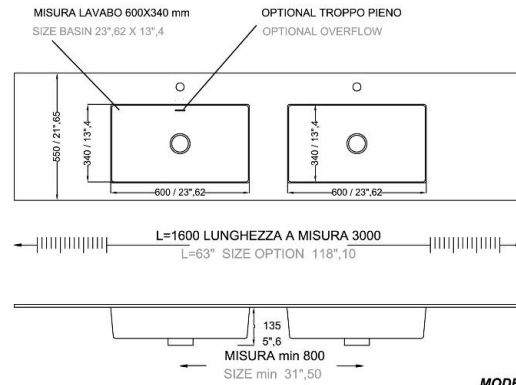

MODELLO / MODEL

MDDSK60D 160 1600x550x12mm

MDDSK60D 180 1800x550x12 mm

MDDSK60D 200 2000x550x12 mm

MDDSK60D 220 2200x550x12 mm

MDDSK60D 240 2400x550x12 mm

MDDSK60D 260 2600x550x12 mm

MDDSK60D 280 2800x550x12 mm

MDDSK60D 300 3000x550x12 mm

BORDO TOP / EDGE TOP	OPTIONAL TAGLIO A MISURA OPTIONAL CUTTING ON MEASURE	OPTIONAL TAPPO STONAGE OPTIONAL STONAGE CAP	CENTRALE - CENTER TOP
1 STANDARD 2 45° 3 TOP 19 1) STANDARD COMPRESO/INCLUDED 2) OPTIONAL 3) OPTIONAL			C L R
*Foro rubinetto a richiesta *Hole for tap on request	Lavabo d'appoggio Wall brackets included	solo whitestonage only white stonage OPTIONAL TROPPO PIENO OPTIONAL OVERFLOW	pielletta di scarioo inclusa waste included