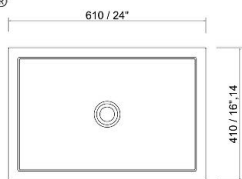

PEARL BASIN 1 PRL0310  
 500x350x150h mm  
 19"70x13"78x5"9h mm  
 in white Stonage®

PEARL BASIN 2 PRL0312  
 600x450x150h mm  
 23"62x17"72x5"9h mm  
 in white Stonage®

RUBY BASIN RBY0309  
600x450x112h mm  
23"62x17"72x4"41h mm  
in white Stonage®

CIRCOLO CRL0107  
diametro 460X165h mm  
diametro 18"11x6"50h mm  
in white Stonage®

PLATINUM BASIN PLT10208  
 610x410x145h mm  
 24"00x16"14x5"71 inches  
 in white Storage®

PLATINUM BASIN 2 PLT0241  
 580x420x165h mm  
 22"83x21"90x6"50 inches  
 in white Storage®