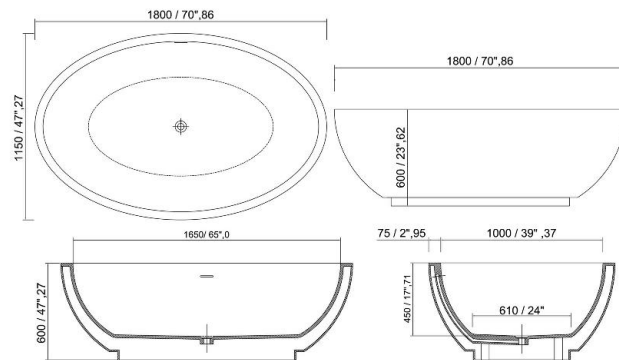

# Vasche Bath tubs

GOLD TUB GLD0102  
diametro 1500x515h mm - diameter 59"05x20"27 inches in white Stoneage®

**EVOQUE TUB EVC0107**  
 diametro 1600x750/500h mm - diameter 63"x29"52/19"68h inches in white Storage®

**SAPPHIRE TUB SPH0301**  
 1800x800x580h mm - 70"86x31"5x22"83h mm in white Storage®

RUBY TUB RBT0303  
1800x800x600h mm - 70"86x31"5x23"62h inches - in white Storage®

EMERALD TUB EMR0323  
1800x1150x600h mm - 70"86x47"27x23"62h inches - in white Storage®

DIAMOND TUB DMT0304  
1700x800x600h mm - 66"9x31"5x23"62h inches - in white Storage®

TURQUOISE TUB TRQ0355  
1800X800X600h mm - 70"86x31"5x23"62h inches - in white Storage®

PLATINUM TUB PLT0208B  
1800x800x600h mm - 70"86x31"5x23"62h inches - in white Stonage®