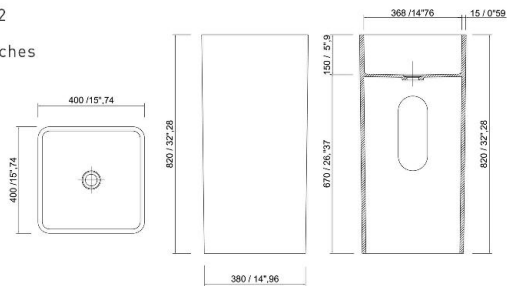

CIRCOLO CRL0107  
diametro 460X165h mm  
diametro 18"11x6"50h mm  
in white Stonage®

PLATINUM BASIN PLT10208  
 610x410x145h mm  
 24"00x16"14x5"71 inches  
 in white Storage®

PLATINUM BASIN 2 PLT0241  
 580x420x165h mm  
 22"83x21"90x6"50 inches  
 in white Storage®

WALL BASIN WBS0414  
 580x500x650h mm  
 22"83x16"68x25"59  
 inches in white Storage®

CIRCULAR TOWER DRL0503  
 diametro 450x820h mm  
 diameter 17"71x32"28  
 inches in white Storage®

DIAMOND TOWER DMN0505  
 diametro 450x830h mm  
 diameter 17"71x32"67h mm  
 in white Stonage®

EVOQUE TOWER EVC0517  
 diametro 500x900h mm  
 diameter 19"68x35"43 inches  
 in white Stonage®

**TUBE TOWER TBT0502**  
 400x400x820h mm  
 15"74x15"74x32"28 inches  
 in white Storage®

**PLATINUM TOWER PLT 0504**  
 450x450x830h mm  
 17"71x17"71x32"67 inches  
 in white Storage®