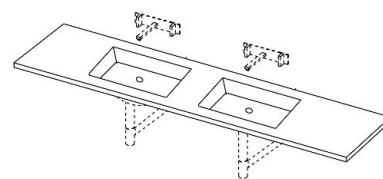

MODELLO / MODEL

MDDSK60D 160 1600x550x12mm

MDDSK60D 180 1800x550x12 mm

MDDSK60D 200 2000x550x12 mm

MDDSK60D 220 2200x550x12 mm

MDDSK60D 240 2400x550x12 mm

MDDSK60D 260 2600x550x12 mm

MDDSK60D 280 2800x550x12 mm

MDDSK60D 300 3000x550x12 mm

BORDO TOP / EDGE TOP	OPTIONAL TAGLIO A MISURA OPTIONAL CUTTING ON MEASURE	OPTIONAL TAPPO STONAGE OPTIONAL STONAGE CAP	CENTRALE - CENTER TOP
1 STANDARD 2 45° 3 TOP 19 1) STANDARD COMPRESO/INCLUDED 2) OPTIONAL 3) OPTIONAL			C L R
*Foro rubinetto a richiesta *Hole for tap on request	Lavabo d'appoggio Wall brackets included	solo whitestonage only white stonage OPTIONAL TROPPO PIENO OPTIONAL OVERFLOW	pielletta di scarioo inclusa waste included