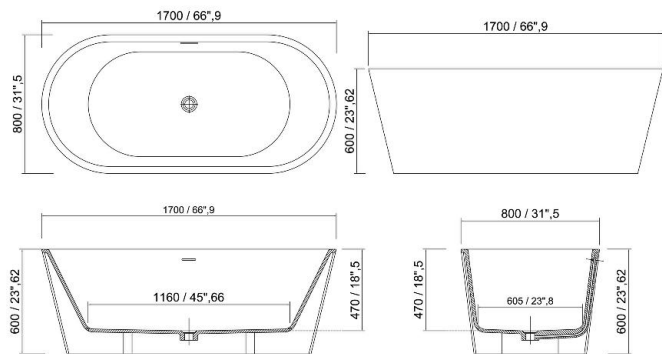

TURQUOISE TUB TRQ0355
1800X800X600h mm - 70"86x31"5x23"62h inches - in white Storage®