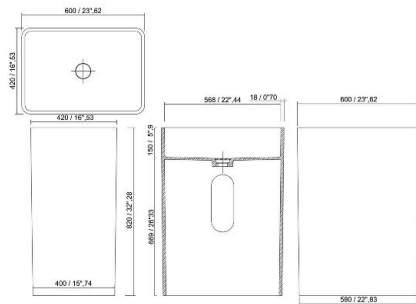

Lavabo ad incasso

Built-in washbasins