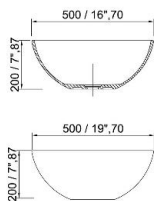

# Lavabo a colonna e da appoggio

Free-standing  
and Top mounted  
washbasins

GOLD BASIN 1 GLDB1R379  
diametro 415x110h mm  
diameter 16"33x4"30 inches  
in white Stonage®

**GOLD BASIN 2 GLD0115**  
 diametro 500x200h mm  
 diameter 16"70x7"87  
 in white Stonage®