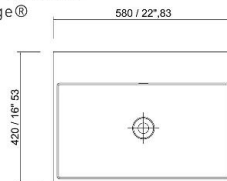

CIRCOLO CRL0107  
diametro 460X165h mm  
diametro 18"11x6"50h mm  
in white Stonage®

PLATINUM BASIN PLT10208  
 610x410x145h mm  
 24"00x16"14x5"71 inches  
 in white Storage®

PLATINUM BASIN 2 PLT0241  
 580x420x165h mm  
 22"83x21"90x6"50 inches  
 in white Storage®

WALL BASIN WBS0414  
 580x500x650h mm  
 22"83x16"68x25"59  
 inches in white Storage®

CIRCULAR TOWER DRL0503  
 diametro 450x820h mm  
 diameter 17"71x32"28  
 inches in white Storage®

DIAMOND TOWER DMN0505  
 diametro 450x830h mm  
 diameter 17"71x32"67h mm  
 in white Stonage®