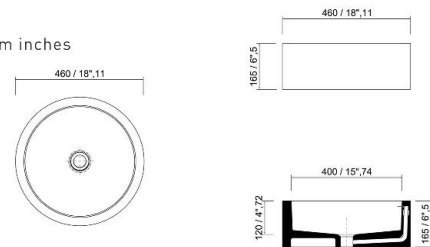

CIRCOLO CRL0107  
diametro 460X165h mm  
diametro 18"11x6"50h mm  
in white Stonage®

PLATINUM BASIN PLT10208  
 610x410x145h mm  
 24"00x16"14x5"71 inches  
 in white Storage®

PLATINUM BASIN 2 PLT0241  
 580x420x165h mm  
 22"83x21"90x6"50 inches  
 in white Storage®