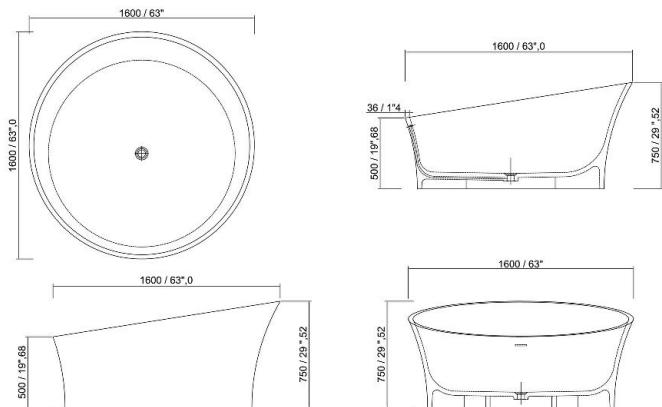

# Vasche Bath tubs

GOLD TUB GLD0102  
diametro 1500x515h mm - diameter 59"05x20"27 inches in white Stoneage®

**EVOQUE TUB EVC0107**  
 diametro 1600x750/500h mm - diameter 63"x29"52/19"68h inches in white Storage®