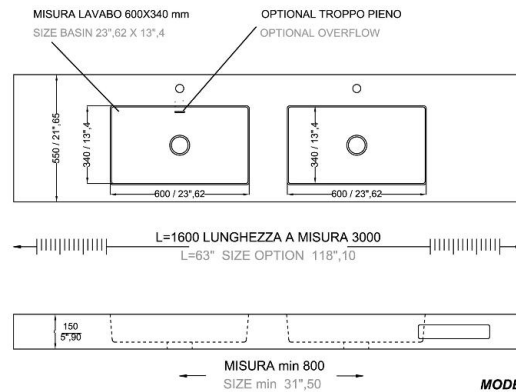

MODELLO / MODEL

- SYSDK60D 160 1600x550x150 mm
- SYSDK60D 180 1800x550x150 mm
- SYSDK60D 200 2000x550x150 mm
- SYSDK60D 220 2200x550x150 mm
- SYSDK60D 240 2400x550x150 mm
- SYSDK60D 260 2600x550x150 mm
- SYSDK60D 280 2800x550x150 mm
- SYSDK60D 300 3000x550x150 mm

BORDO TOP / EDGE TOP OPTIONAL PORTASCIUGAMANI TOWEL HOLDER	OPTIONAL TAGLIO A MISURA OPTIONAL CUTTING ON MEASURE	OPTIONAL TAPPO STONAGE OPTIONAL STONAGE CAP OPTIONAL TROPPO PIENO OPTIONAL OVERFLOW	CENTRALE - CENTER TOP C SINISTRO - LEFT L DESTRO - RIGHT R
*Foro rubinetto a richiesta *Hole for tap on request	Lavabo d'appoggio Wall brackets included	solo whitestonage only white stonage	pielletta di scarico inclusa waste included