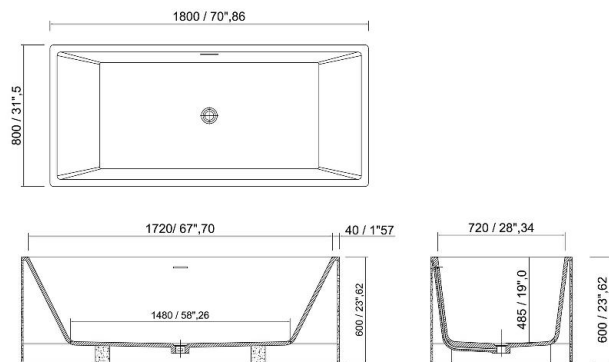

DIAMOND TUB DMT0304  
1700x800x600h mm - 66"9x31"5x23"62h inches - in white Storage®

TURQUOISE TUB TRQ0355  
1800X800X600h mm - 70"86x31"5x23"62h inches - in white Storage®

PLATINUM TUB PLT0208B  
1800x800x600h mm - 70"86x31"5x23"62h inches - in white Stonage®