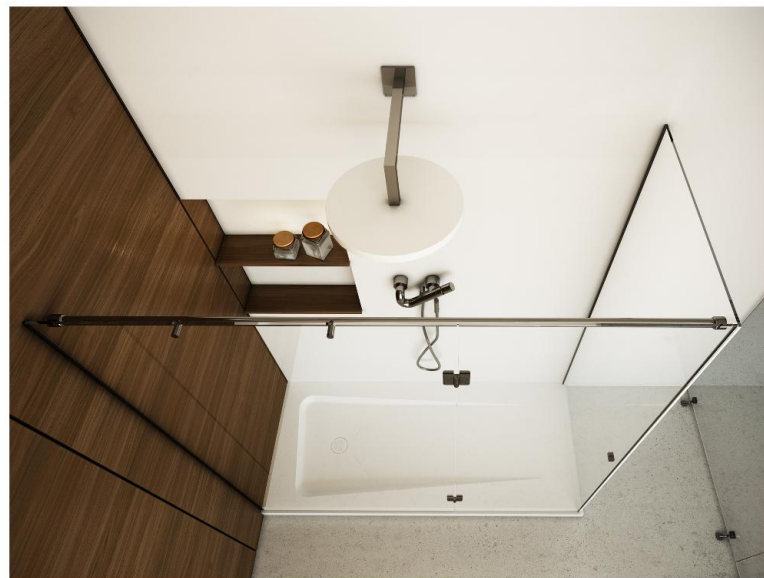

LAVABO - WASH BASIN
DIAMOND TOWER DMN0505
diametro 450x830h mm
17"71x36"67h inches
in white Stonage®

SPECCHIO - MIRROR MIRR LED
350x1500h mm

MOMA Design rainshower ROUND
ST 101 cabins