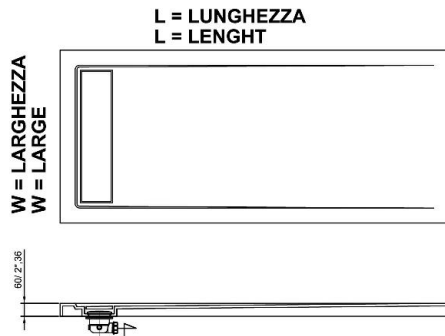

METRO
in white Stonage®

L	W = 800	W = 900	W = 1000	W = 1200
	W = 31",5	W = 35",5	W = 39",4	W = 47",2
	PIATTO DOCCIA	PIATTO DOCCIA	PIATTO DOCCIA	PIATTO DOCCIA
800	MTR 80800	MTR 90800	MTR 100800	MTR 120800
31",5				
900	MTR 80900	MTR 90900	MTR 100900	MTR 120900
35",5				
1000	MTR 801000	MTR 901000	MTR 1001000	MTR 1201000
39",4				
1100	MTR 801100	MTR 901100	MTR 1001100	MTR 1201100
43",3				
1200	MTR 801200	MTR 901200	MTR 1001200	MTR 1201200
47",2				
1300	MTR 801300	MTR 901300	MTR 1001300	MTR 1201300
51",2				
1400	MTR 801400	MTR 901400	MTR 1001400	MTR 1201400
55",1				
1500	MTR 801500	MTR 901500	MTR 1001500	MTR 1201500
50",0				
1600	MTR 801600	MTR 901600	MTR 1001600	MTR 1201600
63",0				
1700	MTR 801700	MTR 901700	MTR 1001700	MTR 1201700
67",0				
1800	MTR 801800	MTR 901800	MTR 1001800	MTR 1201800
70",9				
1900	MTR 801900	MTR 901900	MTR 1001900	MTR 1201900
74",8				
2000	MTR 802000	MTR 902000	MTR 1002000	MTR 1202000
78",7