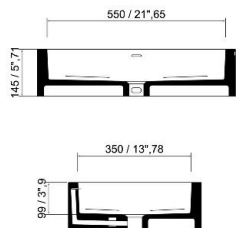

MOBILE - VANITY UNIT  
EVOLINE WOOD SYSTEM 1

TOP modello DESK DSK180  
1800x550x150h mm

**DIMASI**  
BATHROOM

diametro 600x470x180h mm  
23"62x18"50x7"08h inches  
in white Stonage®

**DIMASI**  
BATHROOM

PEARL BASIN 1 PRL0310  
 500x350x150h mm  
 19"70x13"78x5"9h mm  
 in white Stonage®

PEARL BASIN 2 PRL0312  
 600x450x150h mm  
 23"62x17"72x5"9h mm  
 in white Stonage®

RUBY BASIN RBY0309  
600x450x112h mm  
23"62x17"72x4"41h mm  
in white Stonage®

CIRCOLO CRL0107  
diametro 460X165h mm  
diametro 18"11x6"50h mm  
in white Stonage®

PLATINUM BASIN PLT10208  
 610x410x145h mm  
 24"00x16"14x5"71 inches  
 in white Storage®

PLATINUM BASIN 2 PLT0241  
 580x420x165h mm  
 22"83x21"90x6"50 inches  
 in white Storage®