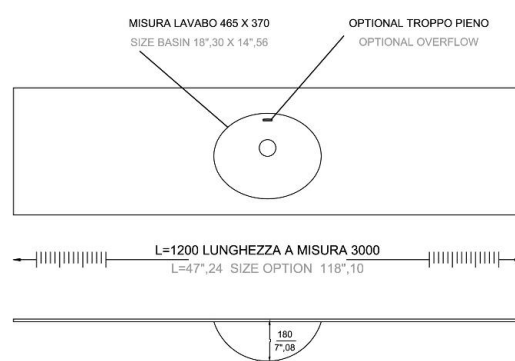

MODELLO / MODEL

ELTP 120	1200x550x12 mm
ELTP 140	1400x550x12 mm
ELTP 160	1600x550x12 mm
ELTP 180	1800x550x12 mm
ELTP 200	2000x550x12 mm
ELTP 220	2200x550x12 mm
ELTP 240	2400x550x12 mm
ELTP 260	2600x550x12 mm
ELTP 280	2800x550x12 mm
ELTP 300	3000x550x12 mm

BORDO TOP / EDGE TOP 1 STANDARD $\downarrow$ 12 0",47 2 45° $\downarrow$ 19 0",75 3 TOP 19 $\downarrow$ 19 0",75 1) STANDARD COMPRESO // INCLUDED 2) OPTIONAL 3) OPTIONAL	OPTIONAL TAGLIO A MISURA OPTIONAL CUTTING ON MEASURE	OPTIONAL TAPPO STONAGE OPTIONAL STONAGE CAP OPTIONAL TROPPO PIENO OPTIONAL OVERFLOW	CENTRALE - CENTER TOP C SINISTRO - LEFT L DESTRO - RIGHT R
*Foro rubinetto a richiesta *Hole for tap on request	lavabo d'appoggio Wall brackets included	solo whitestonage only white stoneage	piiletta di scarico inclusa waste included