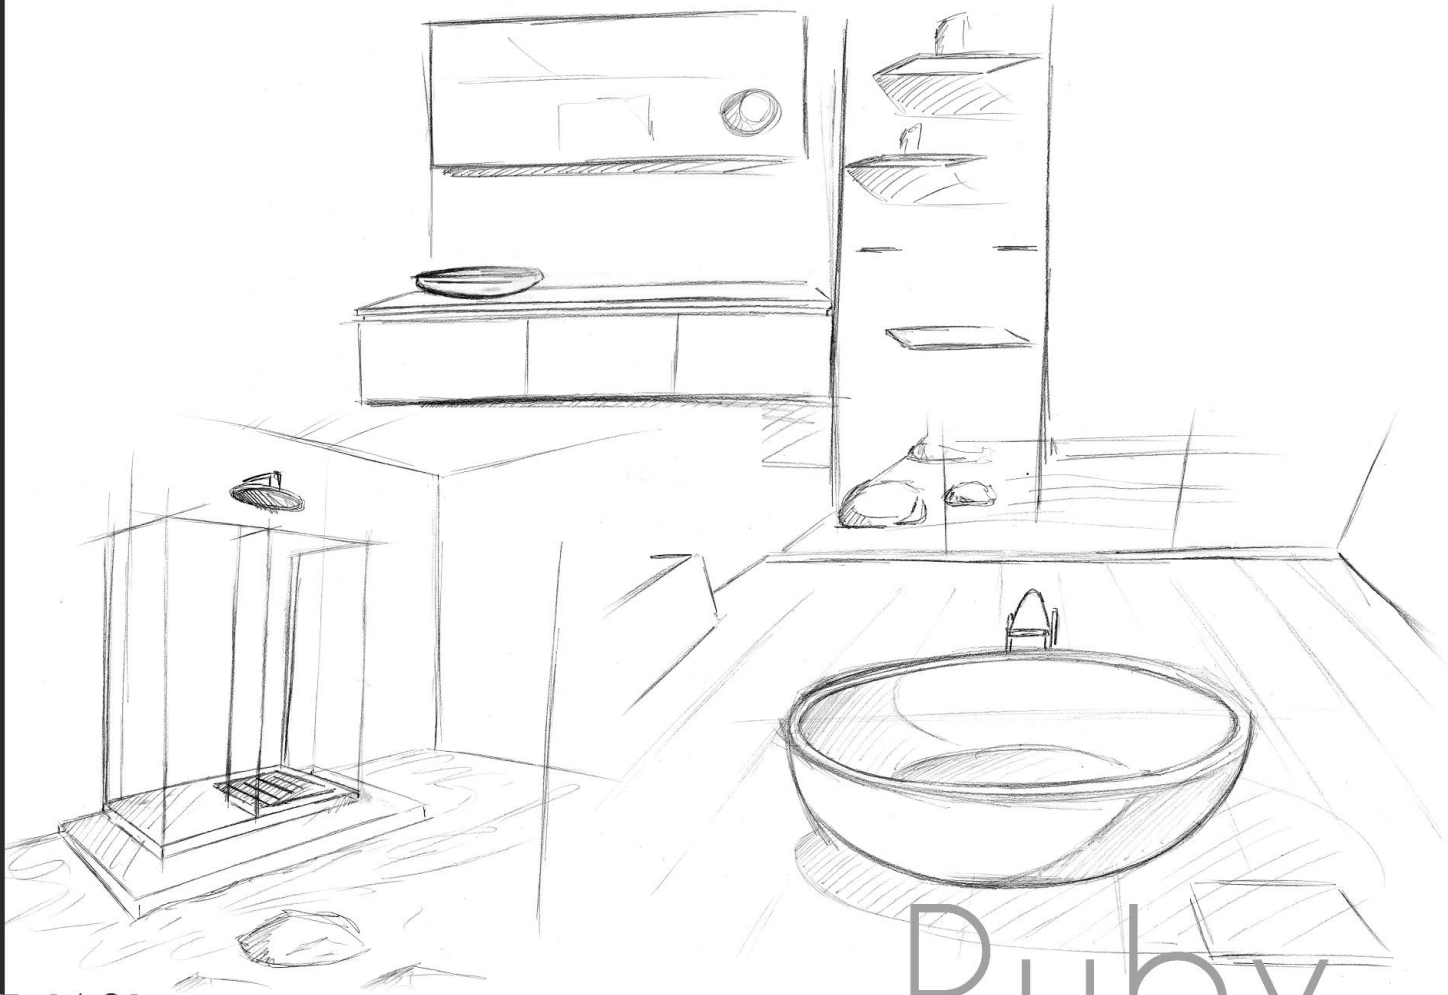

PIATTO DOCCIA - SHOWER TRAY ZERO ZRO 801800
1800x800 mm 70*9x31*5 inches in white Stonage®

VASCA - BATH DIAMOND TUB DMN0304
1700x800x600h mm 66*90x31*50x23*62h inches in white Stonage®

DIMASI
BATHROOM

Ruby