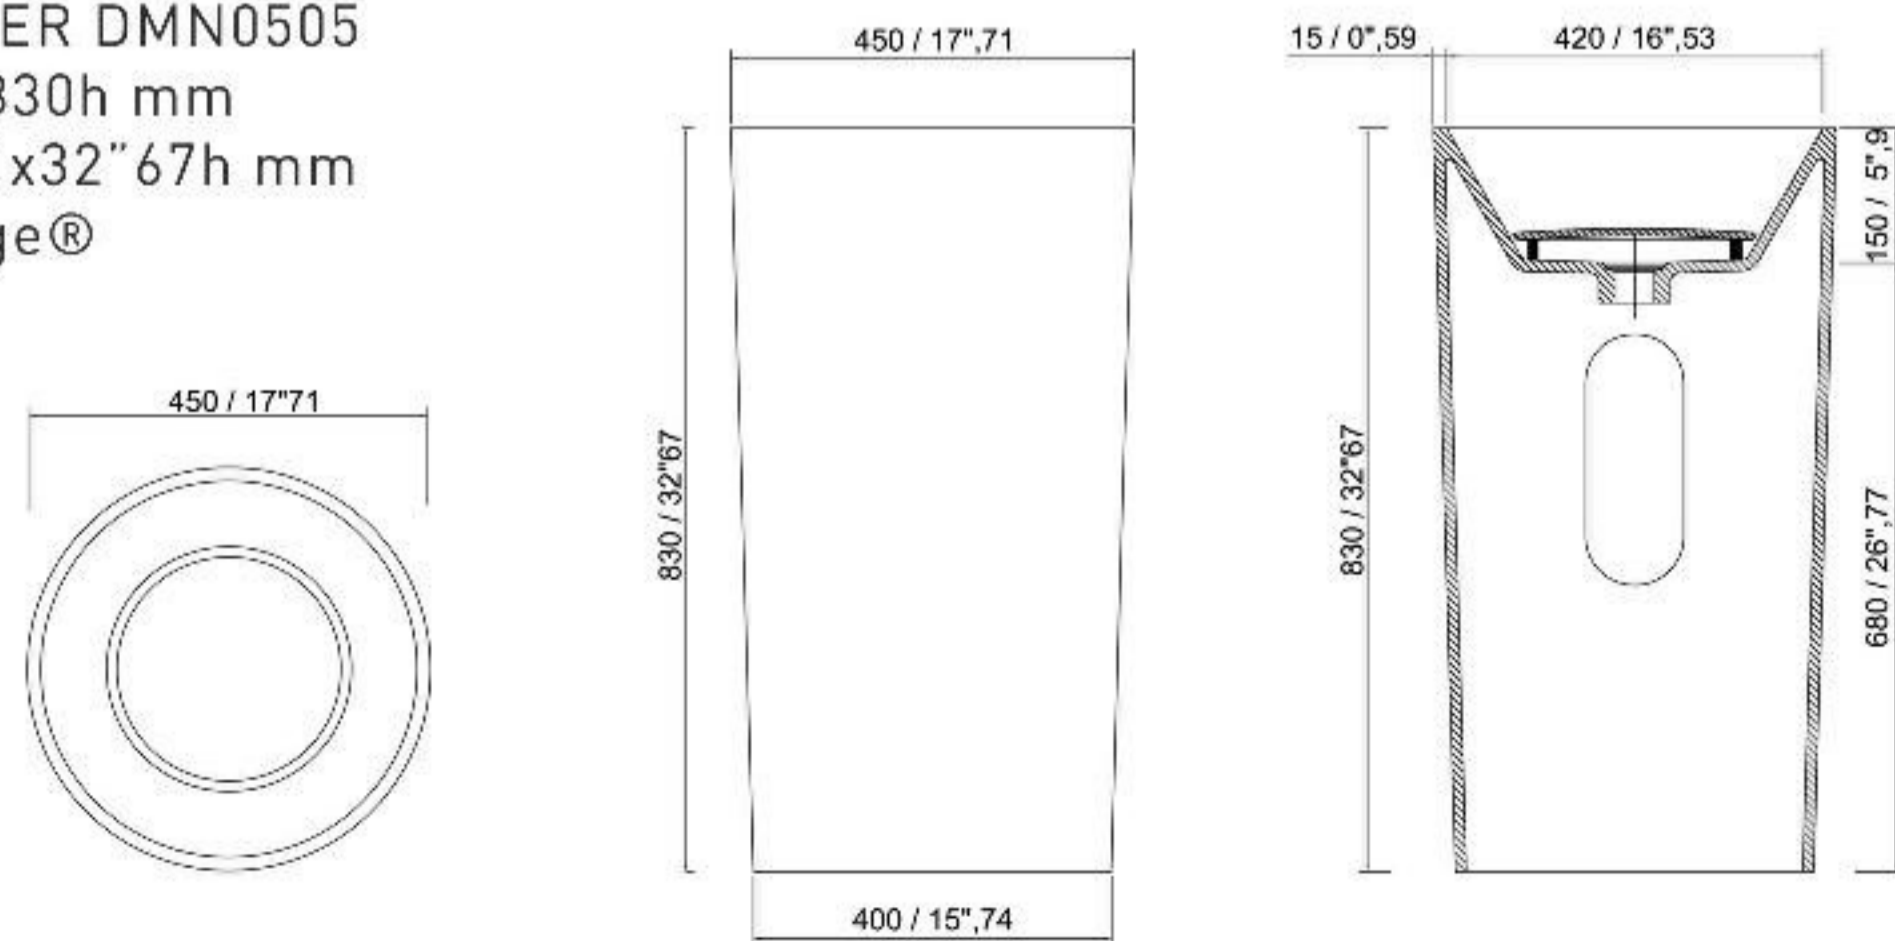

WALL BASIN WBS0414  
 580x500x650h mm  
 22"83x16"68x25"59  
 inches in white Storage®

CIRCULAR TOWER DRL0503  
 diametro 450x820h mm  
 diameter 17"71x32"28  
 inches in white Storage®

DIAMOND TOWER DMN0505  
 diametro 450x830h mm  
 diameter 17"71x32"67h mm  
 in white Stonage®

EVOQUE TOWER EVC0517  
 diametro 500x900h mm  
 diameter 19"68x35"43 inches  
 in white Stonage®

**TUBE TOWER TBT0502**  
 400x400x820h mm  
 15"74x15"74x32"28 inches  
 in white Storage®

**PLATINUM TOWER PLT 0504**  
 450x450x830h mm  
 17"71x17"71x32"67 inches  
 in white Storage®