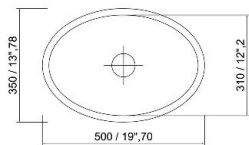

PEARL BASIN 2 PRL0312
600x450x150h mm
23"62x17"72x5"9h mm
in white Stonage®