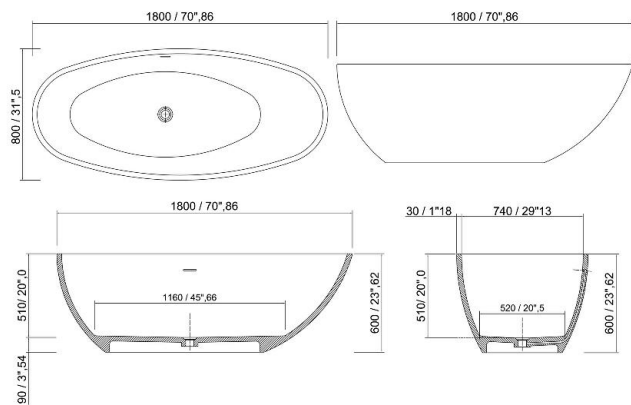

EMERALD TUB EMR0323
1800x1150x600h mm - 70"86x47"27x23"62h inches - in white Storage®