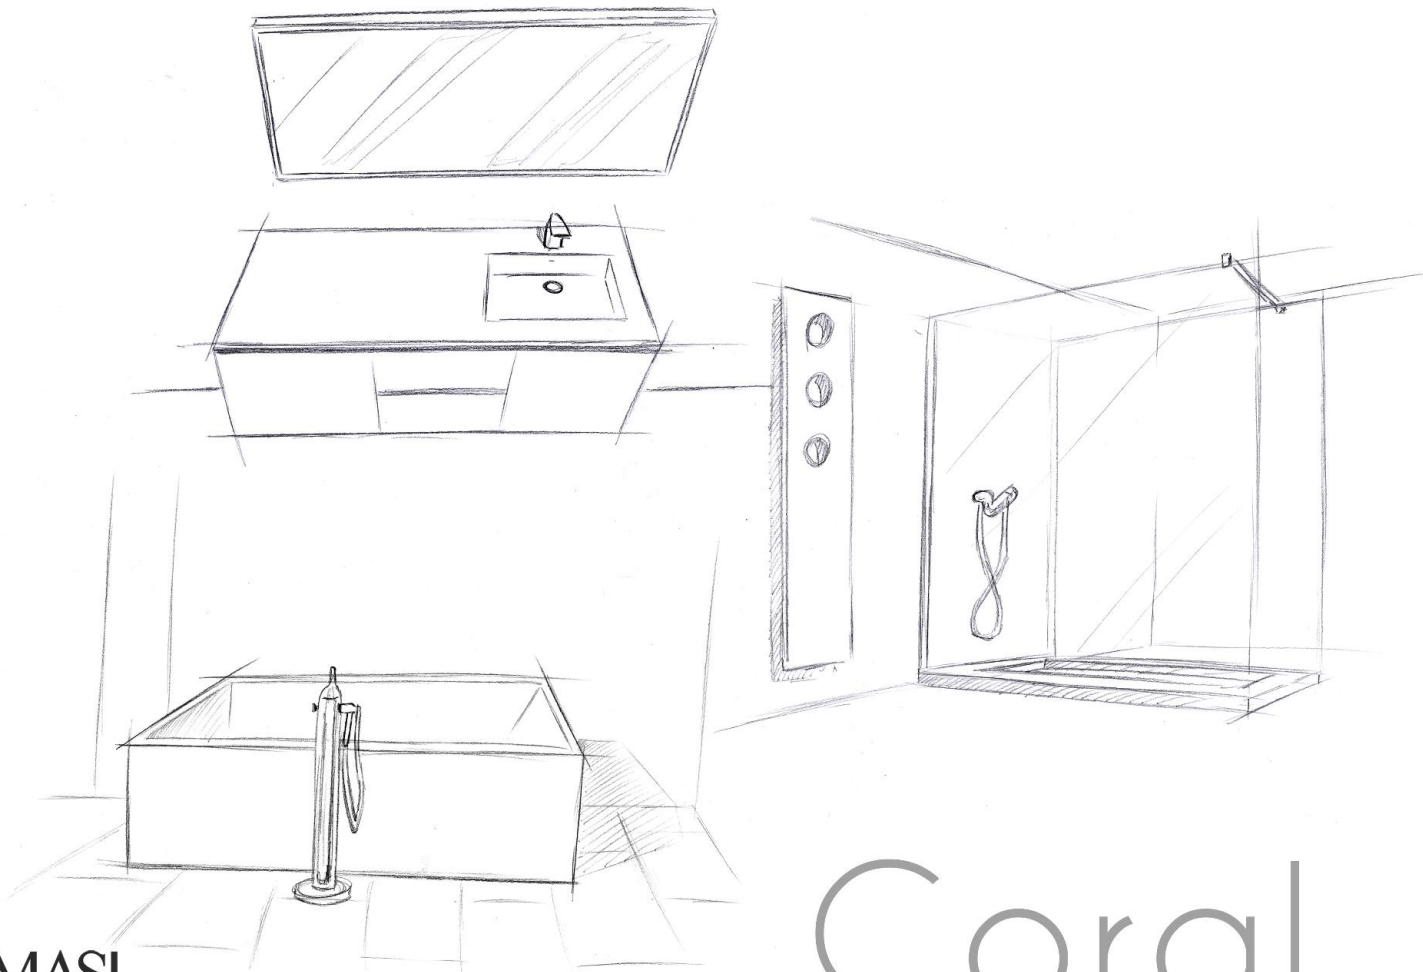

MOBILE - VANITY UNIT  
EVOLINE WOOD SYSTEM 1

TOP modello DESK DSK180  
1800x550x150h mm

**DIMASI**  
BATHROOM