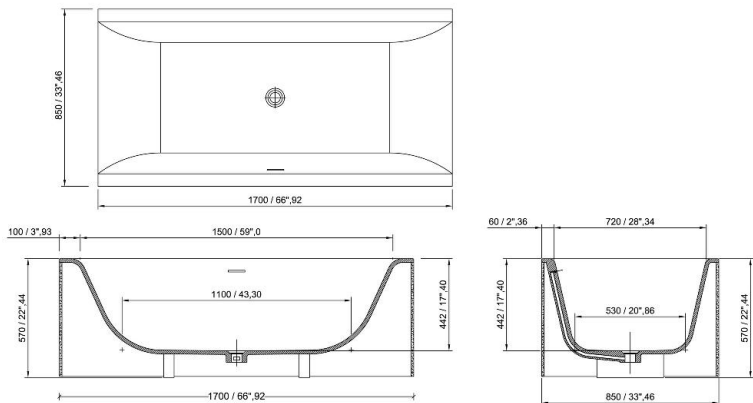

Piatti doccia Shower trays