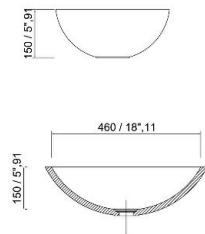

PEARL BASIN 2 PRL0312
600x450x150h mm
23"62x17"72x5"9h mm
in white Stonage®