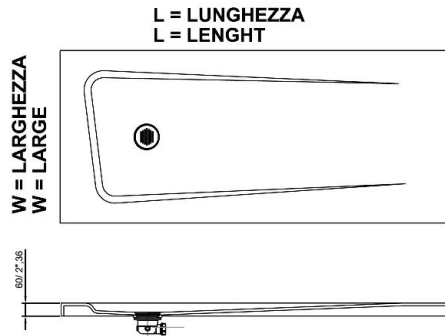

L	W = 800	W = 900	W = 1000	W = 1200
	W = 31",5	W = 35",5	W = 39",4	W = 47",2
	PIATTO DOCCIA	PIATTO DOCCIA	PIATTO DOCCIA	PIATTO DOCCIA
800	ZRO 80800	ZRO 90800	ZRO 100800	ZRO 120800
31",5				
900	ZRO 80900	ZRO 90900	ZRO 100900	ZRO 120900
35",5				
1000	ZRO 801000	ZRO 901000	ZRO 1001000	ZRO 1201000
39",4				
1100	ZRO 801100	ZRO 901100	ZRO 1001100	ZRO 1201100
43",3				
1200	ZRO 801200	ZRO 901200	ZRO 1001200	ZRO 1201200
47",2				
1300	ZRO 801300	ZRO 901300	ZRO 1001300	ZRO 1201300
51",2				
1400	ZRO 801400	ZRO 901400	ZRO 1001400	ZRO 1201400
55",1				
1500	ZRO 801500	ZRO 901500	ZRO 1001500	ZRO 1201500
50",0				
1600	ZRO 801600	ZRO 901600	ZRO 1001600	ZRO 1201600
63",0				
1700	ZRO 801700	ZRO 901700	ZRO 1001700	ZRO 1201700
67",0				
1800	ZRO 801800	ZRO 901800	ZRO 1001800	ZRO 1201800
70",9				
1900	ZRO 801900	ZRO 901900	ZRO 1001900	ZRO 1201900
74",8				
2000	ZRO 802000	ZRO 902000	ZRO 1002000	ZRO 1202000
78",7