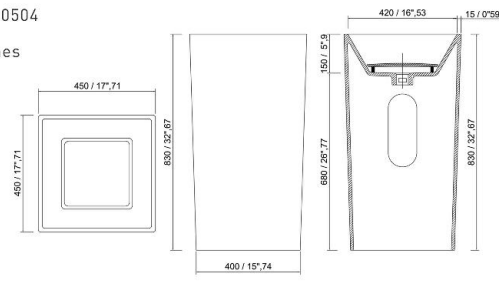

WALL BASIN WBS0414  
 580x500x650h mm  
 22"83x16"68x25"59  
 inches in white Storage®

CIRCULAR TOWER DRL0503  
 diametro 450x820h mm  
 diameter 17"71x32"28  
 inches in white Storage®

DIAMOND TOWER DMN0505  
 diametro 450x830h mm  
 diameter 17"71x32"67h mm  
 in white Stonage®

EVOQUE TOWER EVC0517  
 diametro 500x900h mm  
 diameter 19"68x35"43 inches  
 in white Stonage®

**TUBE TOWER TBT0502**  
 400x400x820h mm  
 15"74x15"74x32"28 inches  
 in white Storage®

**PLATINUM TOWER PLT 0504**  
 450x450x830h mm  
 17"71x17"71x32"67 inches  
 in white Storage®