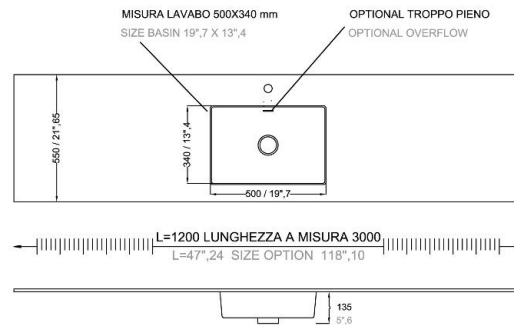

MODELLO / MODEL

- MDDSK50 120 1200x550x12 mm
- MDDSK50 140 1400x550x12 mm
- MDDSK50 160 1600x550x12 mm
- MDDSK50 180 1800x550x12 mm
- MDDSK50 200 2000x550x12 mm
- MDDSK50 220 2200x550x12 mm
- MDDSK50 240 2400x550x12 mm
- MDDSK50 260 2600x550x12 mm
- MDDSK50 280 2800x550x12 mm
- MDDSK50 300 3000x550x12 mm

BORDO TOP / EDGE TOP STANDARD 1 12 27.47 2 45° 19 27.75 TOP 19 3 19 27.75 1) STANDARD COMPRESO/INCLUDED 2) OPTIONAL + € 180,00 3) OPTIONAL + € 140,00	OPTIONAL TAGLIO A MISURA OPTIONAL CUTTING ON MEASURE	OPTIONAL TAPPO STORAGE OPTIONAL STORAGE CAP OPTIONAL TROPPO PIENO OPTIONAL OVERFLOW	CENTRALE - CENTER TOP C □ SINISTRO - LEFT L □ DESTRO - RIGHT R □
*Foro rubinetto a richiesta *Hole for tap on request	Lavabo d'appoggio Wall brackets included	solo whitestonage only white stonage	piletta di scarico inclusa waste included