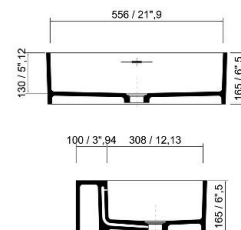

CIRCOLO CRL0107  
diametro 460X165h mm  
diametro 18"11x6"50h mm  
in white Stonage®

PLATINUM BASIN PLT10208  
 610x410x145h mm  
 24"00x16"14x5"71 inches  
 in white Storage®

PLATINUM BASIN 2 PLT0241  
 580x420x165h mm  
 22"83x21"90x6"50 inches  
 in white Storage®

WALL BASIN WBS0414  
 580x500x650h mm  
 22"83x16"68x25"59  
 inches in white Storage®

CIRCULAR TOWER DRL0503  
 diametro 450x820h mm  
 diameter 17"71x32"28  
 inches in white Storage®

DIAMOND TOWER DMN0505  
 diametro 450x830h mm  
 diameter 17"71x32"67h mm  
 in white Stonage®

EVOQUE TOWER EVC0517  
 diametro 500x900h mm  
 diameter 19"68x35"43 inches  
 in white Stonage®

**TUBE TOWER TBT0502**  
 400x400x820h mm  
 15"74x15"74x32"28 inches  
 in white Storage®

**PLATINUM TOWER PLT 0504**  
 450x450x830h mm  
 17"71x17"71x32"67 inches  
 in white Storage®