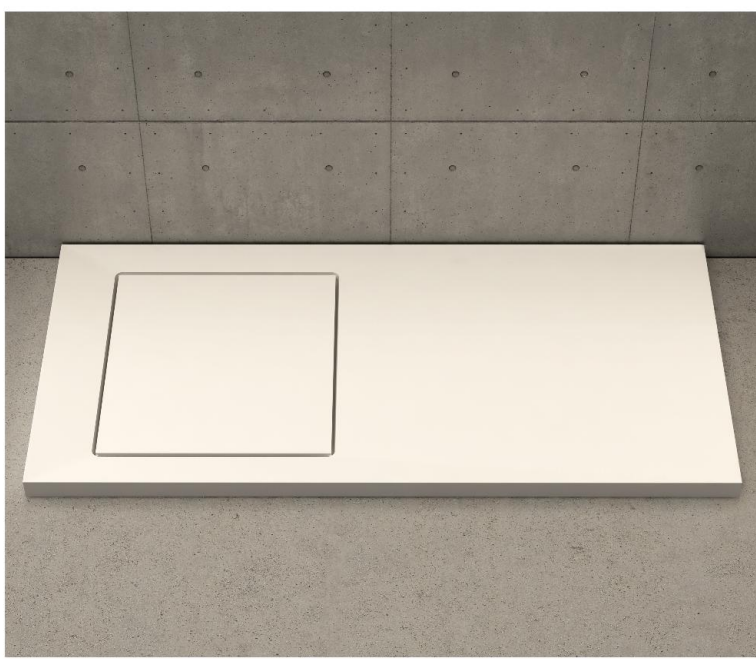

TOLOMEO
in white Storage®