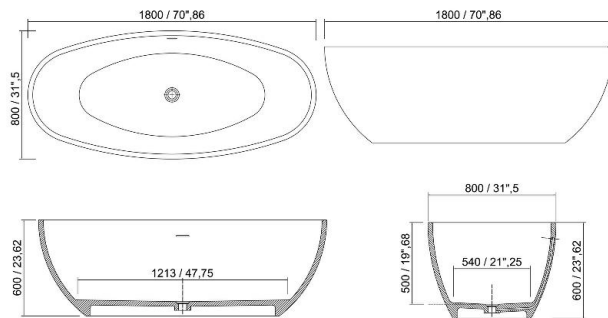

# Vasche Bath tubs

GOLD TUB GLD0102  
diametro 1500x515h mm - diameter 59"05x20"27 inches in white Stoneage®

**EVOQUE TUB EVC0107**  
 diametro 1600x750/500h mm - diameter 63"x29"52/19"68h inches in white Storage®

**SAPPHIRE TUB SPH0301**  
 1800x800x580h mm - 70"86x31"5x22"83h mm in white Storage®

RUBY TUB RBT0303  
1800x800x600h mm - 70"86x31"5x23"62h inches - in white Storage®

EMERALD TUB EMR0323  
1800x1150x600h mm - 70"86x47"27x23"62h inches - in white Storage®

DIAMOND TUB DMT0304  
1700x800x600h mm - 66"9x31"5x23"62h inches - in white Storage®

TURQUOISE TUB TRQ0355  
1800X800X600h mm - 70"86x31"5x23"62h inches - in white Storage®

PLATINUM TUB PLT0208B  
1800x800x600h mm - 70"86x31"5x23"62h inches - in white Stonage®