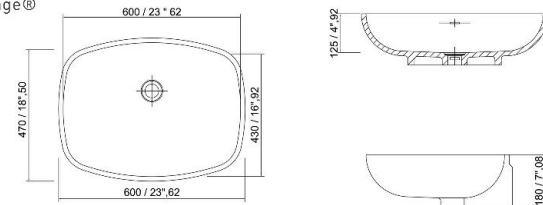

**GOLD BASIN 3 GLD0115S**  
 diametro 380x145h mm  
 diameter 15"96x5"71h  
 in white Stonage®

EVOQUE BASIN EVQ0116  
 396X398X114/150h mm  
 15"56x15"67x5"91/4"5 inches  
 in white Storage®

CALICE CAL0426  
 600x470x180h mm  
 23"62x18"50x7"08 inches  
 in white Storage®