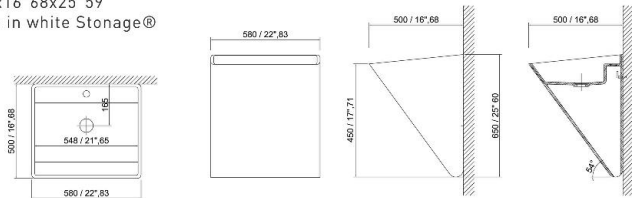

CIRCOLO CRL0107  
diametro 460X165h mm  
diametro 18"11x6"50h mm  
in white Stonage®

PLATINUM BASIN PLT10208  
 610x410x145h mm  
 24"00x16"14x5"71 inches  
 in white Storage®

PLATINUM BASIN 2 PLT0241  
 580x420x165h mm  
 22"83x21"90x6"50 inches  
 in white Storage®

WALL BASIN WBS0414  
 580x500x650h mm  
 22"83x16"68x25"59  
 inches in white Storage®

CIRCULAR TOWER DRL0503  
 diametro 450x820h mm  
 diameter 17"71x32"28  
 inches in white Storage®

DIAMOND TOWER DMN0505  
 diametro 450x830h mm  
 diameter 17"71x32"67h mm  
 in white Stonage®