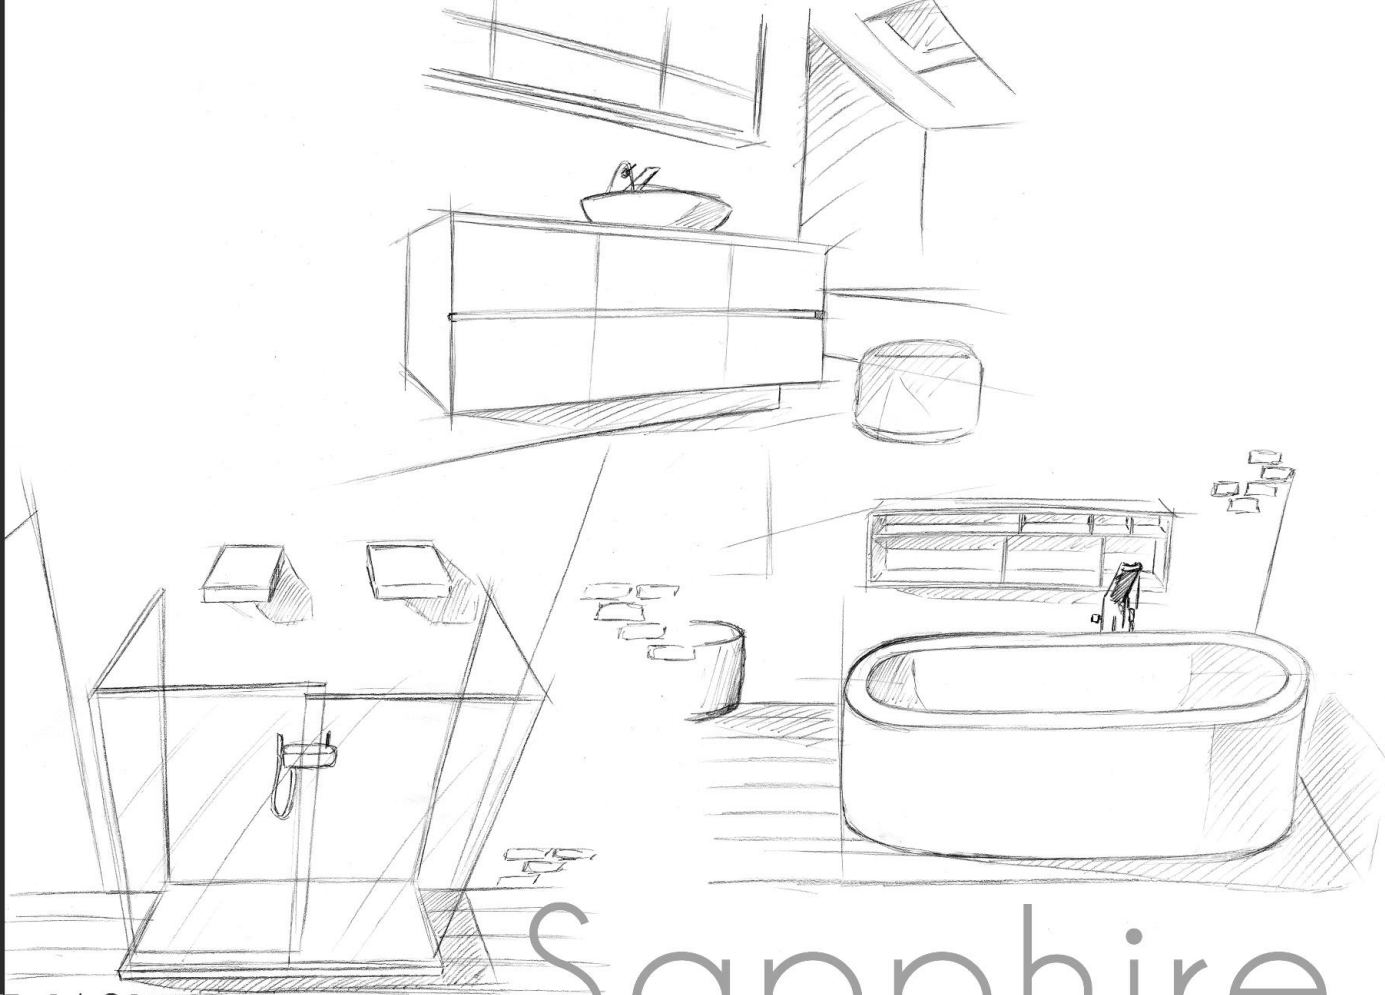

DIMASI
BATHROOM

Sapphire