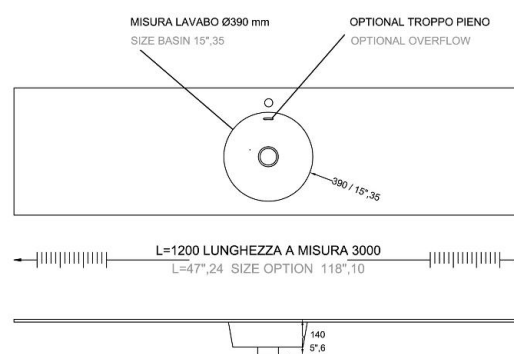

MODELLO / MODEL

CRLTP 120	1200x550x12 mm
CRLTP 140	1400x550x12 mm
CRLTP 160	1600x550x12 mm
CRLTP 180	1800x550x12 mm
CRLTP 200	2000x550x12 mm
CRLTP 220	2200x550x12 mm
CRLTP 240	2400x550x12 mm
CRLTP 260	2600x550x12 mm
CRLTP 280	2800x550x12 mm
CRLTP 300	3000x550x12 mm

BORDO TOP / EDGE TOP 1 12 0",47 2 45° 19 0",75 3 TOP 19 19 0",75 1) STANDARD COMPRESO/INCLUDED 2) OPTIONAL 3) OPTIONAL	OPTIONAL TAGLIO A MISURA OPTIONAL CUTTING ON MEASURE	OPTIONAL TAPPO STONAGE OPTIONAL STONAGE CAP OPTIONAL TROPPO PIENO OPTIONAL OVERFLOW	CENTRALE - CENTER TOP C SINISTRO - LEFT L DESTRO - RIGHT R
*Foro rubinetto a richiesta *Hole for tap on request	Lavabo d'appoggio Wall brackets included	solo whitestonage only white stonage	pielletta di scarico inclusa waste included