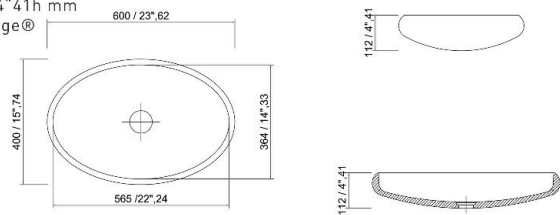

CIRCOLO CRL0107  
diametro 460X165h mm  
diametro 18"11x6"50h mm  
in white Stonage®

PLATINUM BASIN PLT10208  
 610x410x145h mm  
 24"00x16"14x5"71 inches  
 in white Storage®

PLATINUM BASIN 2 PLT0241  
 580x420x165h mm  
 22"83x21"90x6"50 inches  
 in white Storage®