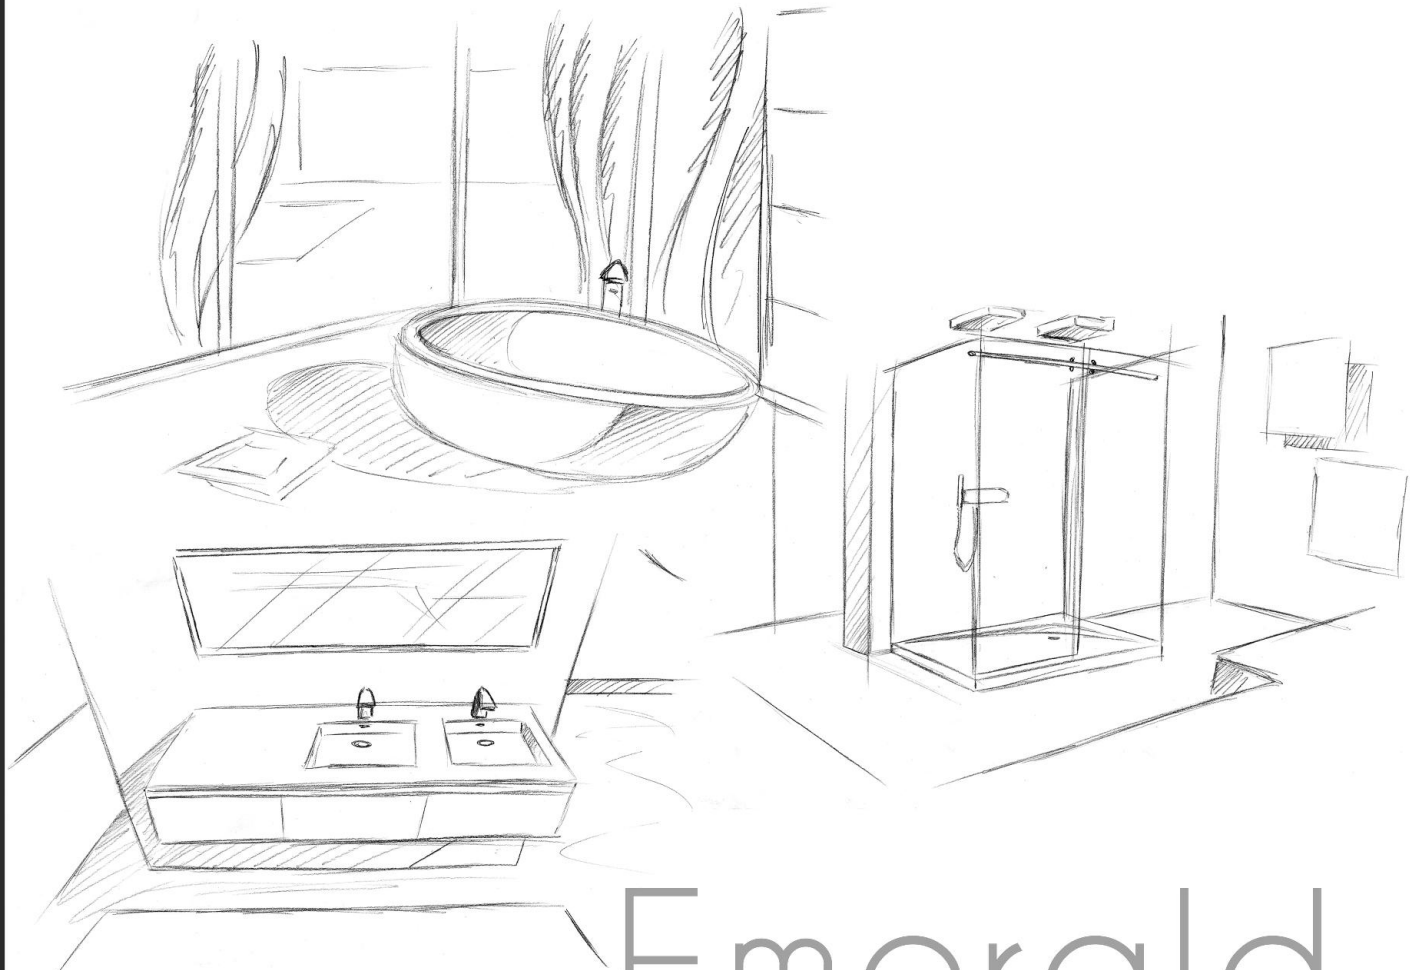

DIMASI
BATHROOM

Emerald