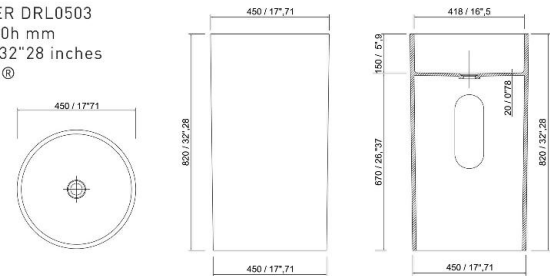

CIRCOLO CRL0107  
diametro 460X165h mm  
diametro 18"11x6"50h mm  
in white Stonage®

PLATINUM BASIN PLT10208  
 610x410x145h mm  
 24"00x16"14x5"71 inches  
 in white Storage®

PLATINUM BASIN 2 PLT0241  
 580x420x165h mm  
 22"83x21"90x6"50 inches  
 in white Storage®

WALL BASIN WBS0414  
 580x500x650h mm  
 22"83x16"68x25"59  
 inches in white Storage®

CIRCULAR TOWER DRL0503  
 diametro 450x820h mm  
 diameter 17"71x32"28  
 inches in white Storage®

DIAMOND TOWER DMN0505  
 diametro 450x830h mm  
 diameter 17"71x32"67h mm  
 in white Stonage®

EVOQUE TOWER EVC0517  
 diametro 500x900h mm  
 diameter 19"68x35"43 inches  
 in white Stonage®

**TUBE TOWER TBT0502**  
 400x400x820h mm  
 15"74x15"74x32"28 inches  
 in white Storage®

**PLATINUM TOWER PLT 0504**  
 450x450x830h mm  
 17"71x17"71x32"67 inches  
 in white Storage®