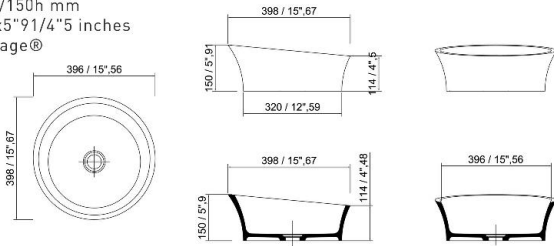

# Lavabo a colonna e da appoggio

Free-standing  
and Top mounted  
washbasins

GOLD BASIN 1 GLDB1R379  
diametro 415x110h mm  
diameter 16"33x4"30 inches  
in white Stonage®

**GOLD BASIN 2 GLD0115**  
 diametro 500x200h mm  
 diameter 16"70x7"87  
 in white Stonage®

**GOLD BASIN 3 GLD0115S**  
 diametro 380x145h mm  
 diameter 15"96x5"71h  
 in white Stonage®

EVOQUE BASIN EVQ0116  
 396X398X114/150h mm  
 15"56x15"67x5"91/4"5 inches  
 in white Storage®

CALICE CAL0426  
 600x470x180h mm  
 23"62x18"50x7"08 inches  
 in white Storage®