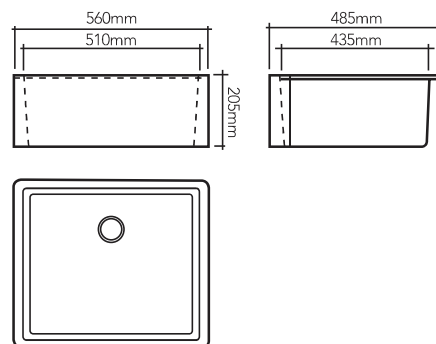

Lavabi cucina

Lavabos Cuisine
Kitchen Sinks

Tecnico

INFORMAZIONI TECNICHE - TECHNICAL INFORMATION

560mm x 485mm

■ **LVCP10 LIVIA single** • Lavello LIVIA single mm.560 - Vasque LIVIA single mm.560
LIVIA single sink mm.560

Tecnico

INFORMAZIONI TECNICHE - TECHNICAL INFORMATION

915mm x 535mm

■ **LVCP11 LIVIA double** • Lavello LIVIA double mm.915 - Vasque LIVIA double mm.915
LIVIA double sink mm.915