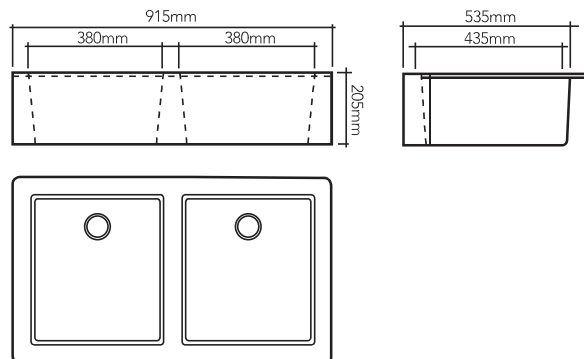

Lavabi cucina

Lavabos Cuisine
Kitchen Sinks

Tecnico

INFORMAZIONI TECNICHE - TECHNICAL INFORMATION

560mm x 485mm

■ **LVCP10 LIVIA single** • Lavello LIVIA single mm.560 - Vasque LIVIA single mm.560
LIVIA single sink mm.560

Tecnico

INFORMAZIONI TECNICHE - TECHNICAL INFORMATION

915mm x 535mm

■ **LVCP11 LIVIA double** • Lavello LIVIA double mm.915 - Vasque LIVIA double mm.915
LIVIA double sink mm.915